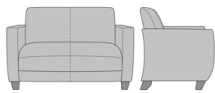

Ravello Pull Out Sleeper

Model: RVABB

37W 41D 36H

26AH 82.5Ext. Depth

Ravello Multiple

Ravello Tandem, Single-Seater, Curved Arm Shape, Kwalu Arm, Square Back
Model: RVG132HA
31.5W 28.75D 35H
23.5AH

Ravello Tandem, 2-Seater Gang, Curved Arm Shape, Kwalu Arm, Square Back
Model: RVG132HB
59.5W 28.75D 35H
23.5AH

Ravello Tandem, 3-Seater Gang, Curved Arm Shape, Kwalu Arm, Square Back
Model: RVG132HC
87.5W 28.75D 35H
23.5AH

Ravello Tandem, Single-Seater, Curved Arm Shape, Kwalu Arm, Scooped Back
Model: RVG138HA
31.5W 28.75D 35H
23.5AH

Ravello Tandem, 2-Seater Gang, Curved Arm Shape, Kwalu Arm, Scooped Back
Model: RVG138HB
59.5W 28.75D 35H
23.5AH

Ravello Tandem, 3-Seater Gang, Curved Arm Shape, Kwalu Arm, Scooped Back
Model: RVG138HC
31.5W 28.75D 35H
23.5AH

Ravello Tandem, 2-Seater Gang, Straight Arm Shape, Upholstered Arm, Square Back
Model: RVG212HB
63W 28.75D 35H
23.5AH

Ravello Tandem, 3-Seater Gang, Straight Arm Shape, Upholstered Arm, Square Back
Model: RVG212HC
94.5W 28.75D 35H
23.5AH