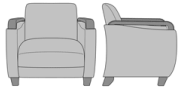

kwalu.

Ravello Lounge

Ravello Lounge Chair
Model: RVL132H
31.5W 28.75D 35H
23.5AH

Ravello Sofa
Model: RV3132H
76.5W 28.75D 35H
23.5AH

Ravello Love Seat
Model: RV2132H
54W 28.75D 35H
23.5AH

Ravello Pull-Out Sleeper

Ravello Pull Out Sleeper

Model: RVABB

37W 41D 36H

26AH 82.5Ext. Depth

Ravello Multiple

Ravello Tandem, Single-Seater, Curved Arm Shape, Kwalu Arm, Square Back
Model: RVG132HA
31.5W 28.75D 35H
23.5AH

Ravello Tandem, 2-Seater Gang, Curved Arm Shape, Kwalu Arm, Square Back
Model: RVG132HB
59.5W 28.75D 35H
23.5AH