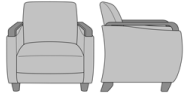

kwalu.

Ravello Lounge

Ravello Lounge Chair
Model: RVL132H
31.5W 28.75D 35H
23.5AH

Ravello Sofa
Model: RV3132H
76.5W 28.75D 35H
23.5AH

Ravello Love Seat
Model: RV2132H
54W 28.75D 35H
23.5AH

Ravello Pull-Out Sleeper

Ravello Pull Out Sleeper

Model: RVABB

37W 41D 36H

26AH 82.5Ext. Depth

Ravello Multiple

Ravello Tandem, Single-Seater, Curved Arm Shape, Kwalu Arm, Square Back
Model: RVG132HA
31.5W 28.75D 35H
23.5AH

Ravello Tandem, 2-Seater Gang, Curved Arm Shape, Kwalu Arm, Square Back
Model: RVG132HB
59.5W 28.75D 35H
23.5AH