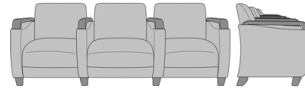

kwalu.

Ravello Lounge

Ravello Lounge Chair
Model: RVL132H
31.5W 28.75D 35H
23.5AH

Ravello Sofa
Model: RV3132H
76.5W 28.75D 35H
23.5AH

Ravello Love Seat
Model: RV2132H
54W 28.75D 35H
23.5AH

Ravello Pull-Out Sleeper

Ravello Pull Out Sleeper

Model: RVABB

37W 41D 36H

26AH 82.5Ext. Depth

Ravello Multiple

Ravello Tandem, Single-Seater, Curved Arm Shape, Kwalu Arm, Square Back
Model: RVG132HA
31.5W 28.75D 35H
23.5AH

Ravello Tandem, 2-Seater Gang, Curved Arm Shape, Kwalu Arm, Square Back
Model: RVG132HB
59.5W 28.75D 35H
23.5AH

Ravello Tandem, 3-Seater Gang, Curved Arm Shape, Kwalu Arm, Square Back
Model: RVG132HC
87.5W 28.75D 35H
23.5AH

Ravello Tandem, Single-Seater, Curved Arm Shape, Kwalu Arm, Scooped Back
Model: RVG138HA
31.5W 28.75D 35H
23.5AH

Ravello Tandem, 2-Seater Gang, Curved Arm Shape, Kwalu Arm, Scooped Back
Model: RVG138HB
59.5W 28.75D 35H
23.5AH

Ravello Tandem, 3-Seater Gang, Curved Arm Shape, Kwalu Arm, Scooped Back
Model: RVG138HC
31.5W 28.75D 35H
23.5AH