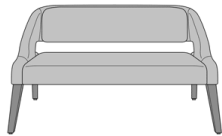

kwalu.

Riesi Lounge

Riesi Sofa
Model: RIES3111
88.5W 33D 35H
25AH

Riesi Love Seat
Model: RIES2111
64.5W 33D 35H
25AH

Riesi Lounge Chair
Model: RIES1111
35W 33D 35H
25AH

Riesi Bench

Riesi Bench

Model: RIESBN1111