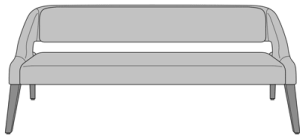

kwalu.

Riesi Lounge

Riesi Sofa
Model: RIES3111
88.5W 33D 35H
25AH

Riesi Love Seat
Model: RIES2111
64.5W 33D 35H
25AH

Riesi Lounge Chair
Model: RIES1111
35W 33D 35H
25AH

Riesi Bench

Riesi Bench

Model: RIESBN1111