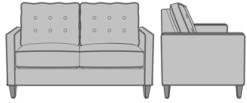

Rivara Lounge

Rivara Love Seat, without Nail Head Detail
Model: RIV21
59.5W 31.5D 35.5H
25AH

Rivara Love Seat, Nail Head Detail Front & Back Arms
Model: RIV22
59.5W 31.5D 35.5H
25AH

Rivara Love Seat, Nail Head Detail Front, Top, & Back Arms
Model: RIV23
59.5W 31.5D 35.5H
25AH

Rivara Love Seat, Wide, without Nail Head Detail
Model: RIV51
72W 31.5D 35.5H
25AH

Rivara Love Seat, Wide, Nail Head Detail Front & Back Arms
Model: RIV52
72W 31.5D 35.5H
25AH

Rivara Love Seat, Wide, Nail Head Detail Front, Top, & Back Arms
Model: RIV53
72W 31.5D 35.5H
25AH