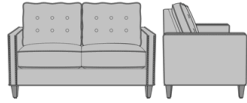

Rivara Lounge

Rivara Love Seat, without Nail Head Detail
Model: RIV21
59.5W 31.5D 35.5H
25AH

Rivara Love Seat, Nail Head Detail Front & Back Arms
Model: RIV22
59.5W 31.5D 35.5H
25AH

Rivara Love Seat, Nail Head Detail Front, Top, & Back Arms
Model: RIV23
59.5W 31.5D 35.5H
25AH

Rivara Love Seat, Wide, without Nail Head Detail
Model: RIV51
72W 31.5D 35.5H
25AH

Rivara Love Seat, Wide, Nail Head Detail Front & Back Arms
Model: RIV52
72W 31.5D 35.5H
25AH

Rivara Love Seat, Wide, Nail Head Detail Front, Top, & Back Arms
Model: RIV53
72W 31.5D 35.5H
25AH