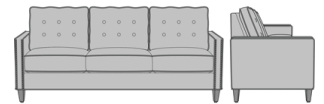

Rivara Lounge

Rivara Love Seat, without Nail Head Detail
Model: RIV21
59.5W 31.5D 35.5H
25AH

Rivara Love Seat, Nail Head Detail Front & Back Arms
Model: RIV22
59.5W 31.5D 35.5H
25AH

Rivara Love Seat, Nail Head Detail Front, Top, & Back Arms
Model: RIV23
59.5W 31.5D 35.5H
25AH

Rivara Love Seat, Wide, without Nail Head Detail
Model: RIV51
72W 31.5D 35.5H
25AH