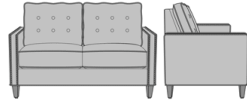

Rivara Lounge

Rivara Love Seat, without Nail Head Detail
Model: RIV21
59.5W 31.5D 35.5H
25AH

Rivara Love Seat, Nail Head Detail Front & Back Arms
Model: RIV22
59.5W 31.5D 35.5H
25AH

Rivara Love Seat, Nail Head Detail Front, Top, & Back Arms
Model: RIV23
59.5W 31.5D 35.5H
25AH

Rivara Love Seat, Wide, without Nail Head Detail
Model: RIV51
72W 31.5D 35.5H
25AH

Rivara Love Seat, Wide, Nail Head Detail Front & Back Arms
Model: RIV52
72W 31.5D 35.5H
25AH

Rivara Love Seat, Wide, Nail Head Detail Front, Top, & Back Arms
Model: RIV53
72W 31.5D 35.5H
25AH