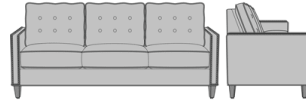

## Rivara Lounge

Rivara Sofa, without Nail  
Head Detail  
Model: RIV31  
84.5W 31.5D 35.5H  
25AH

Rivara Sofa, Nail Head Detail  
Front & Back Arms  
Model: RIV32  
84.5W 31.5D 35.5H  
25AH

Rivara Sofa, Nail Head Detail  
Front, Top, & Back Arms  
Model: RIV33  
84.5W 31.5D 35.5H  
25AH