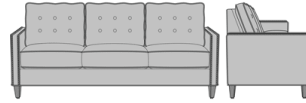

Rivara Lounge

Rivara Sofa, without Nail
Head Detail
Model: RIV31
84.5W 31.5D 35.5H
25AH

Rivara Sofa, Nail Head Detail
Front & Back Arms
Model: RIV32
84.5W 31.5D 35.5H
25AH

Rivara Sofa, Nail Head Detail
Front, Top, & Back Arms
Model: RIV33
84.5W 31.5D 35.5H
25AH