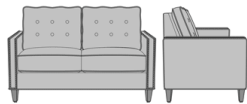

Product Statement of Line Images

Rivara Lounge Chair, without Nail Head Detail
Model: RIV11
29W 31.5D 35.5H
25AH

Rivara Lounge Chair, Nail Head Detail Front & Back Arms
Model: RIV12
29W 31.5D 35.5H
25AH

Rivara Lounge Chair, Nail Head Detail Front, Top, & Back Arms
Model: RIV13
29W 31.5D 35.5H
25AH

Rivara Love Seat, without Nail Head Detail
Model: RIV21
59.5W 31.5D 35.5H
25AH