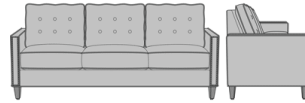

Rivara Love Seat, Wide, without Nail Head Detail
Model: RIV51
72W 31.5D 35.5H
25AH

Rivara Sofa, Nail Head Detail Front & Back Arms
Model: RIV32
84.5W 31.5D 35.5H
25AH