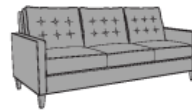

Kwalu Features

Product Dimensions and Specs

Overall	84.5W 31.5D 35.5H
Seat	76.5W 20D 20H
Arm	25H
Wt.	146 lbs
Wt. Capacity	750 lbs

Product Configurations

Rivara Collection

RIVXX

Number of Seats

1
Single

2
Love Seat

3
Sofa

5
Wider Love Seat

Nail Head Trim

1
No Nail Head Trim

2
Nail Head
Front and Back Arm

3
Nail Head
Front, Top, and Back Arm

Product Statement of Line Images