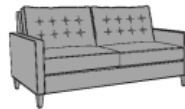

Kwalu Features

Product Dimensions and Specs

Overall	84.5W 31.5D 35.5H
Seat	76.5W 20D 20H
Arm	25H
Wt.	146 lbs
Wt. Capacity	750 lbs

Product Configurations

Rivara Collection

RIVXX

Number of Seats

1
Single

2
Love Seat

3
Sofa

5
Wider Love Seat

Nail Head Trim

1
No Nail Head Trim

2
Nail Head
Front and Back Arm

3
Nail Head
Front, Top, and Back Arm

Product Statement of Line Images