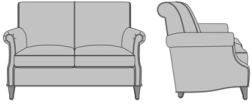

Rometta Lounge

Rometta Love Seat,
Swooped Base, without Nail
Head Detail
Model: RLN21A
58W 34.5D 37H
25AH

Rometta Love Seat,
Swooped Base, Nail Head
Detail Arms
Model: RLN21B
58W 34.5D 37H
25AH

Rometta Love Seat, Straight
Base, without Nail Head
Detail
Model: RLN22A
58W 34.5D 37H
25AH

Rometta Love Seat, Straight
Base, Nail Head Detail Arms
Model: RLN22B
58W 34.5D 37H
25AH