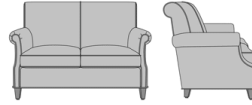

Rometta Lounge

Rometta Love Seat,
Swooped Base, without Nail
Head Detail
Model: RLN21A
58W 34.5D 37H
25AH

Rometta Love Seat,
Swooped Base, Nail Head
Detail Arms
Model: RLN21B
58W 34.5D 37H
25AH

Rometta Love Seat, Straight
Base, without Nail Head
Detail
Model: RLN22A
58W 34.5D 37H
25AH

Rometta Love Seat, Straight
Base, Nail Head Detail Arms
Model: RLN22B
58W 34.5D 37H
25AH