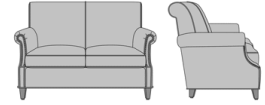

Rometta Lounge

Rometta Love Seat,
Swooped Base, without Nail
Head Detail
Model: RLN21A
58W 34.5D 37H
25AH

Rometta Love Seat,
Swooped Base, Nail Head
Detail Arms
Model: RLN21B
58W 34.5D 37H
25AH

Rometta Love Seat, Straight
Base, without Nail Head
Detail
Model: RLN22A
58W 34.5D 37H
25AH

Rometta Love Seat, Straight
Base, Nail Head Detail Arms
Model: RLN22B
58W 34.5D 37H
25AH