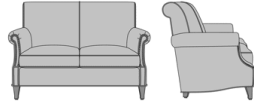

Rometta Lounge

Rometta Love Seat,
Swooped Base, without Nail
Head Detail
Model: RLN21A
58W 34.5D 37H
25AH

Rometta Love Seat,
Swooped Base, Nail Head
Detail Arms
Model: RLN21B
58W 34.5D 37H
25AH

Rometta Love Seat, Straight
Base, without Nail Head
Detail
Model: RLN22A
58W 34.5D 37H
25AH

Rometta Love Seat, Straight
Base, Nail Head Detail Arms
Model: RLN22B
58W 34.5D 37H
25AH