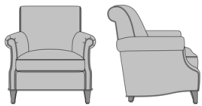

Rometta Lounge

Rometta Sofa, Swooped Base, without Nail Head Detail
Model: RLN31A
80W 34.5D 37H
25AH

Rometta Sofa, Swooped Base, Nail Head Detail Arms
Model: RLN31B
80W 34.5D 37H
25AH

Rometta Sofa, Straight Base, without Nail Head Detail
Model: RLN32A
80W 34.5D 37H
25AH

Rometta Sofa, Straight Base, Nail Head Detail Arms
Model: RLN32B
80W 34.5D 37H
25AH

Rometta Lounge Chair, Swooped Base, without Nail Head Detail
Model: RLN11A
36W 34.5D 37H
25AH

Rometta Lounge Chair, Swooped Base, Nail Head Detail Arms
Model: RLN11B
36W 34.5D 37H
25AH