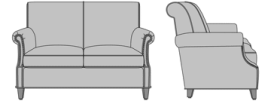

Rometta Sofa, Straight Base, Nail Head Detail Arms
Model: RLN32B
80W 34.5D 37H
25AH

Rometta Lounge Chair, Swooped Base, without Nail Head Detail
Model: RLN11A
36W 34.5D 37H
25AH

Rometta Lounge Chair, Swooped Base, Nail Head Detail Arms
Model: RLN11B
36W 34.5D 37H
25AH

Rometta Lounge Chair, Straight Base, without Nail Head Detail
Model: RLN12A
36W 34.5D 37H
25AH

Rometta Lounge Chair, Straight Base, Nail Head Detail Arms
Model: RLN12B
36W 34.5D 37H
25AH

Rometta Love Seat,
Swooped Base, without Nail
Head Detail
Model: RLN21A
58W 34.5D 37H
25AH

Rometta Love Seat,
Swooped Base, Nail Head
Detail Arms
Model: RLN21B
58W 34.5D 37H
25AH

Rometta Love Seat, Straight
Base, without Nail Head
Detail
Model: RLN22A
58W 34.5D 37H
25AH

Rometta Love Seat, Straight
Base, Nail Head Detail Arms
Model: RLN22B
58W 34.5D 37H
25AH