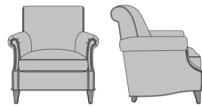

Rometta Lounge

Rometta Sofa, Swooped Base, without Nail Head Detail
Model: RLN31A
80W 34.5D 37H
25AH

Rometta Sofa, Swooped Base, Nail Head Detail Arms
Model: RLN31B
80W 34.5D 37H
25AH

Rometta Sofa, Straight Base, without Nail Head Detail
Model: RLN32A
80W 34.5D 37H
25AH

Rometta Sofa, Straight Base, Nail Head Detail Arms
Model: RLN32B
80W 34.5D 37H
25AH

Rometta Lounge Chair, Swooped Base, without Nail Head Detail
Model: RLN11A
36W 34.5D 37H
25AH

Rometta Lounge Chair, Swooped Base, Nail Head Detail Arms
Model: RLN11B
36W 34.5D 37H
25AH