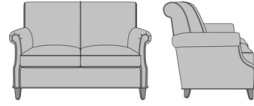

Rometta Lounge Chair, Straight Base, without Nail Head Detail
Model: RLN12A
36W 34.5D 37H
25AH

Rometta Love Seat, Straight
Base, without Nail Head
Detail
Model: RLN22A
58W 34.5D 37H
25AH