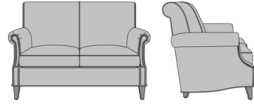

Rometta Lounge

Rometta Sofa, Swooped Base, without Nail Head Detail
Model: RLN31A
80W 34.5D 37H
25AH

Rometta Sofa, Swooped Base, Nail Head Detail Arms
Model: RLN31B
80W 34.5D 37H
25AH

Rometta Sofa, Straight Base, without Nail Head Detail
Model: RLN32A
80W 34.5D 37H
25AH

Rometta Sofa, Straight Base, Nail Head Detail Arms
Model: RLN32B
80W 34.5D 37H
25AH

Rometta Lounge Chair, Swooped Base, without Nail Head Detail
Model: RLN11A
36W 34.5D 37H
25AH

Rometta Lounge Chair, Swooped Base, Nail Head Detail Arms
Model: RLN11B
36W 34.5D 37H
25AH

Rometta Lounge Chair, Straight Base, without Nail Head Detail
Model: RLN12A
36W 34.5D 37H
25AH

Rometta Lounge Chair, Straight Base, Nail Head Detail Arms
Model: RLN12B
36W 34.5D 37H
25AH

Rometta Love Seat,
Swooped Base, without Nail
Head Detail
Model: RLN21A
58W 34.5D 37H
25AH