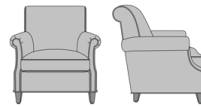

Rometta Lounge

Rometta Sofa, Swooped Base, without Nail Head Detail
Model: RLN31A
80W 34.5D 37H
25AH

Rometta Sofa, Swooped Base, Nail Head Detail Arms
Model: RLN31B
80W 34.5D 37H
25AH

Rometta Sofa, Straight Base, without Nail Head Detail
Model: RLN32A
80W 34.5D 37H
25AH

Rometta Sofa, Straight Base, Nail Head Detail Arms
Model: RLN32B
80W 34.5D 37H
25AH

Rometta Lounge Chair, Swooped Base, without Nail Head Detail
Model: RLN11A
36W 34.5D 37H
25AH

Rometta Lounge Chair, Swooped Base, Nail Head Detail Arms
Model: RLN11B
36W 34.5D 37H
25AH