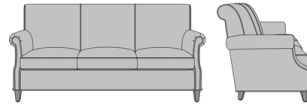

Rometta Lounge

Rometta Sofa, Swooped Base, without Nail Head Detail
Model: RLN31A
80W 34.5D 37H
25AH

Rometta Sofa, Swooped Base, Nail Head Detail Arms
Model: RLN31B
80W 34.5D 37H
25AH

Rometta Sofa, Straight Base, without Nail Head Detail
Model: RLN32A
80W 34.5D 37H
25AH

Rometta Sofa, Straight Base, Nail Head Detail Arms
Model: RLN32B
80W 34.5D 37H
25AH

Rometta Lounge Chair, Swooped Base, without Nail Head Detail
Model: RLN11A
36W 34.5D 37H
25AH

Rometta Lounge Chair, Swooped Base, Nail Head Detail Arms
Model: RLN11B
36W 34.5D 37H
25AH