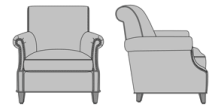

Rometta Lounge

Rometta Sofa, Swooped Base, without Nail Head Detail
Model: RLN31A
80W 34.5D 37H
25AH

Rometta Sofa, Swooped Base, Nail Head Detail Arms
Model: RLN31B
80W 34.5D 37H
25AH

Rometta Sofa, Straight Base, without Nail Head Detail
Model: RLN32A
80W 34.5D 37H
25AH

Rometta Sofa, Straight Base, Nail Head Detail Arms
Model: RLN32B
80W 34.5D 37H
25AH

Rometta Lounge Chair, Swooped Base, without Nail Head Detail
Model: RLN11A
36W 34.5D 37H
25AH

Rometta Lounge Chair, Swooped Base, Nail Head Detail Arms
Model: RLN11B
36W 34.5D 37H
25AH

Rometta Lounge Chair, Straight Base, without Nail Head Detail
Model: RLN12A
36W 34.5D 37H
25AH

Rometta Lounge Chair, Straight Base, Nail Head Detail Arms
Model: RLN12B
36W 34.5D 37H
25AH

Rometta Love Seat,
Swooped Base, without Nail
Head Detail
Model: RLN21A
58W 34.5D 37H
25AH