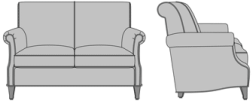

Rometta Lounge

Rometta Sofa, Swooped Base, without Nail Head Detail
Model: RLN31A
80W 34.5D 37H
25AH

Rometta Sofa, Swooped Base, Nail Head Detail Arms
Model: RLN31B
80W 34.5D 37H
25AH

Rometta Sofa, Straight Base, without Nail Head Detail
Model: RLN32A
80W 34.5D 37H
25AH

Rometta Sofa, Straight Base, Nail Head Detail Arms
Model: RLN32B
80W 34.5D 37H
25AH

Rometta Lounge Chair, Swooped Base, without Nail Head Detail
Model: RLN11A
36W 34.5D 37H
25AH

Rometta Lounge Chair, Swooped Base, Nail Head Detail Arms
Model: RLN11B
36W 34.5D 37H
25AH

Rometta Lounge Chair, Straight Base, without Nail Head Detail
Model: RLN12A
36W 34.5D 37H
25AH

Rometta Lounge Chair, Straight Base, Nail Head Detail Arms
Model: RLN12B
36W 34.5D 37H
25AH

Rometta Love Seat,
Swooped Base, without Nail
Head Detail
Model: RLN21A
58W 34.5D 37H
25AH