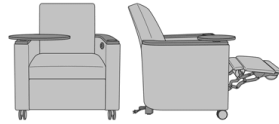

Sassari Tablet

Sassari Chair & Ottoman,
Square Back, Open Storage,
Arm Caps, Table Right, Cup
Holder Left
Model: SARJ2A1AOM
34W 31D 38H
25.5AH

Sassari Motorized Chair,
Square Back, Arm Caps,
Tablet Table Right, Cup
Holder Left
Model: SSRMJA1A
34W 33.5D 38H
25.5AH

Sassari Motorized Chair,
Square Back, without Arm
Caps, Tablet Table Right,
Cup Holder Left
Model: SSRMJB1A
34W 33.5D 38H
25.5AH

Sassari Lounge

Sassari Chair, Flared Back,
Open Storage, Arm Caps,
Tablet Table Right
Model: SARK2A1B
32W 31D 38H
25.5AH