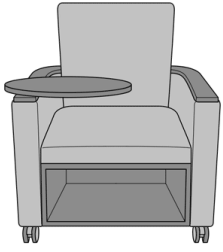

Sassari Tablet

Sassari Chair & Ottoman,
Square Back, Open Storage,
Arm Caps, Table Right, Cup
Holder Left
Model: SARJ2A1AOM
34W 31D 38H
25.5AH

Sassari Motorized Chair,
Square Back, Arm Caps,
Tablet Table Right, Cup
Holder Left
Model: SSRMJA1A
34W 33.5D 38H
25.5AH

Sassari Motorized Chair,
Square Back, without Arm
Caps, Tablet Table Right,
Cup Holder Left
Model: SSRMJB1A
34W 33.5D 38H
25.5AH

Sassari Lounge

Sassari Chair, Flared Back,
Open Storage, Arm Caps,
Tablet Table Right
Model: SARK2A1B
32W 31D 38H
25.5AH