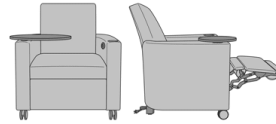

Sassari Tablet

Sassari Chair & Ottoman,
Square Back, Open Storage,
Arm Caps, Table Right, Cup
Holder Left
Model: SARJ2A1AOM
34W 31D 38H
25.5AH

Sassari Motorized Chair,
Square Back, Arm Caps,
Tablet Table Right, Cup
Holder Left
Model: SSRMJA1A
34W 33.5D 38H
25.5AH

Sassari Motorized Chair,
Square Back, without Arm
Caps, Tablet Table Right,
Cup Holder Left
Model: SSRMJB1A
34W 33.5D 38H
25.5AH

Sassari Lounge

Sassari Chair, Flared Back,
Open Storage, Arm Caps,
Tablet Table Right
Model: SARK2A1B
32W 31D 38H
25.5AH