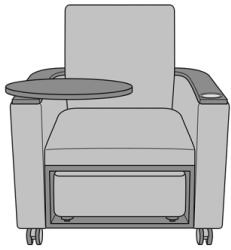

Sassari Tablet

Sassari Chair & Ottoman,
Square Back, Open Storage,
Arm Caps, Table Right, Cup
Holder Left
Model: SARJ2A1AOM
34W 31D 38H
25.5AH

Sassari Motorized Chair,
Square Back, Arm Caps,
Tablet Table Right, Cup
Holder Left
Model: SSRMJA1A
34W 33.5D 38H
25.5AH

Sassari Motorized Chair,
Square Back, without Arm
Caps, Tablet Table Right,
Cup Holder Left
Model: SSRMJB1A
34W 33.5D 38H
25.5AH

Sassari Lounge

Sassari Chair, Flared Back,
Open Storage, Arm Caps,
Tablet Table Right
Model: SARK2A1B
32W 31D 38H
25.5AH