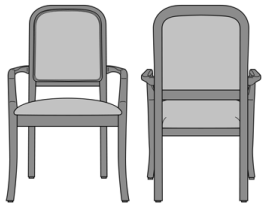

kwalu®

Alto Stack

Alto Stacking Chair
Model: STK2094
22.75W 25.75D 36.5H
24AH

Alto Stacking Side Chair
Model: STK906
19.75W 20.5D 35H