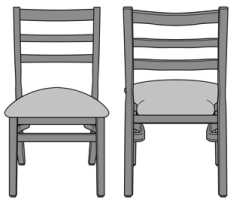

kwalu®

Alto Stack

Alto Stacking Chair
Model: STK2094
22.75W 25.75D 36.5H
24AH

Alto Stacking Side Chair
Model: STK906
19.75W 20.5D 35H