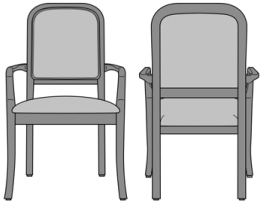

kwalu®

Alto Stack

Alto Stacking Chair
Model: STK2094
22.75W 21D 36.5H
24AH

Alto Stacking Side Chair
Model: STK906
19.75W 20.5D 35H