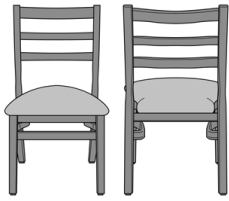

kwalu®

Alto Stack

Alto Stacking Chair
Model: STK2094
22.75W 21D 36.5H
24AH

Alto Stacking Side Chair
Model: STK906
19.75W 20.5D 35H