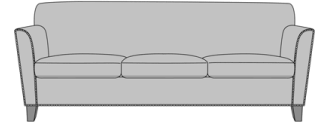

Tenna Love Seat, Nail Head
Detail Arms & Base
Model: TEN26T4
59.5W 29D 33.5H
26AH

Tenna Sofa, Nail Head Detail
Arms & Base
Model: TEN36T4
83.5W 29D 33.5H
26AH