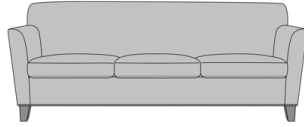

Tenna Lounge

Tenna Lounge Chair, without
Nail Head Detail
Model: TEN16T1
36W 29D 33.5H
26AH

Tenna Lounge Chair, Nail
Head Detail Base
Model: TEN16T2
36W 29D 33.5H
26AH

Tenna Lounge Chair, Nail
Head Detail Arms
Model: TEN16T3
36W 29D 33.5H
26AH

Tenna Lounge Chair, Nail
Head Detail Arms & Base
Model: TEN16T4
36W 29D 33.5H
26AH

Tenna Love Seat, without
Nail Head Detail
Model: TEN26T1
59.5W 29D 33.5H
26AH

Tenna Love Seat, Nail Head
Detail Base
Model: TEN26T2
59.5W 29D 33.5H
26AH

Tenna Love Seat, Nail Head
Detail Arms
Model: TEN26T3
59.5W 29D 33.5H
26AH

Tenna Love Seat, Nail Head
Detail Arms & Base
Model: TEN26T4
59.5W 29D 33.5H
26AH

Tenna Sofa, without Nail
Head Detail
Model: TEN36T1
83.5W 29D 33.5H
26AH