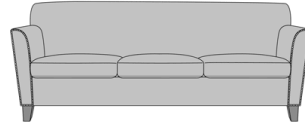

Tenna Love Seat, Nail Head
Detail Arms
Model: TEN26T3
59.5W 29D 33.5H
26AH

Tenna Sofa, Nail Head Detail
Arms
Model: TEN36T3
83.5W 29D 33.5H
26AH