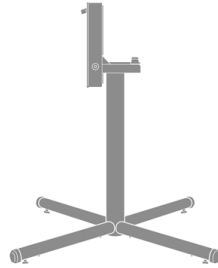

## Tilt Top Base Standard Height

Table Base - Pedestal X  
Base, Small, Standard  
Height, Tilt Top  
Model: TBL24TILT  
20.5W 20.5D 28.5H

Table Base - Pedestal X  
Base, Medium, Standard  
Height, Tilt Top  
Model: TBL32TILT  
32W 32D 28.5H

Table Base - Pedestal X  
Base, Large, Standard  
Height, Tilt Top  
Model: TBL40TILT  
35.88W 35.88D 28.5H