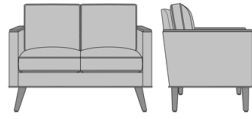

Tindari Sofa, with Arm Caps, with Seat Rail
Model: TINL332
70W 30D 35H
26AH

Tindari Lounge Chair, without Arm Caps, without Seat Rail
Model: TINL121
30W 30D 35H
26AH

Tindari Lounge Chair, without Arm Caps, with Seat Rail
Model: TINL122
30W 30D 35H
26AH

Tindari Lounge Chair, with Arm Caps, without Seat Rail
Model: TINL131
30W 30D 35H
26AH

Tindari Lounge Chair, with Arm Caps, with Seat Rail
Model: TINL132
30W 30D 35H
26AH

Tindari Love Seat, without
Arm Caps, without Seat Rail
Model: TINL221
49W 30D 35H
26AH

Tindari Love Seat, without
Arm Caps, with Seat Rail
Model: TINL222
49W 30D 35H
26AH

Tindari Love Seat, with Arm
Caps, without Seat Rail
Model: TINL231
49W 30D 35H
26AH

Tindari Love Seat, with Arm
Caps, with Seat Rail
Model: TINL232
49W 30D 35H
26AH