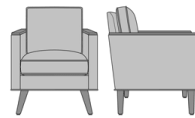

Tindari Lounge

Tindari Sofa, without Arm Caps, without Seat Rail
Model: TINL321
70W 30D 35H
26AH

Tindari Sofa, without Arm Caps, with Seat Rail
Model: TINL322
70W 30D 35H
26AH

Tindari Sofa, with Arm Caps, without Seat Rail
Model: TINL331
70W 30D 35H
26AH

Tindari Sofa, with Arm Caps, with Seat Rail
Model: TINL332
70W 30D 35H
26AH

Tindari Lounge Chair, without Arm Caps, without Seat Rail
Model: TINL121
30W 30D 35H
26AH

Tindari Lounge Chair, without Arm Caps, with Seat Rail
Model: TINL122
30W 30D 35H
26AH

Tindari Lounge Chair, with Arm Caps, without Seat Rail
Model: TINL131
30W 30D 35H
26AH

Tindari Lounge Chair, with Arm Caps, with Seat Rail
Model: TINL132
30W 30D 35H
26AH

Tindari Love Seat, without
Arm Caps, without Seat Rail
Model: TINL221
49W 30D 35H
26AH