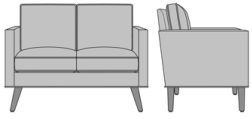

Tindari Lounge

Tindari Sofa, without Arm Caps, without Seat Rail
Model: TINL321
70W 30D 35H
26AH

Tindari Sofa, without Arm Caps, with Seat Rail
Model: TINL322
70W 30D 35H
26AH

Tindari Sofa, with Arm Caps, without Seat Rail
Model: TINL331
70W 30D 35H
26AH

Tindari Sofa, with Arm Caps, with Seat Rail
Model: TINL332
70W 30D 35H
26AH

Tindari Lounge Chair, without Arm Caps, without Seat Rail
Model: TINL121
30W 30D 35H
26AH

Tindari Lounge Chair, without Arm Caps, with Seat Rail
Model: TINL122
30W 30D 35H
26AH

Tindari Lounge Chair, with Arm Caps, without Seat Rail
Model: TINL131
30W 30D 35H
26AH

Tindari Lounge Chair, with Arm Caps, with Seat Rail
Model: TINL132
30W 30D 35H
26AH

Tindari Love Seat, without
Arm Caps, without Seat Rail
Model: TINL221
49W 30D 35H
26AH