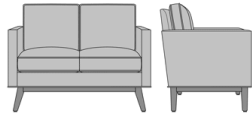

Tindari Lounge

Tindari Sofa, without Arm Caps, without Seat Rail
Model: TINL321
70W 30D 35H
26AH

Tindari Sofa, without Arm Caps, with Seat Rail
Model: TINL322
70W 30D 35H
26AH

Tindari Sofa, with Arm Caps, without Seat Rail
Model: TINL331
70W 30D 35H
26AH

Tindari Sofa, with Arm Caps, with Seat Rail
Model: TINL332
70W 30D 35H
26AH

Tindari Lounge Chair, without Arm Caps, without Seat Rail
Model: TINL121
30W 30D 35H
26AH

Tindari Lounge Chair, without Arm Caps, with Seat Rail
Model: TINL122
30W 30D 35H
26AH

Tindari Lounge Chair, with Arm Caps, without Seat Rail
Model: TINL131
30W 30D 35H
26AH

Tindari Lounge Chair, with Arm Caps, with Seat Rail
Model: TINL132
30W 30D 35H
26AH

Tindari Love Seat, without
Arm Caps, without Seat Rail
Model: TINL221
49W 30D 35H
26AH