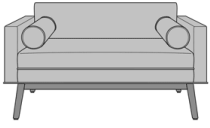

Tindari Bench

Tindari Bench, with Back,
without Arm Caps

Model: TINB11

60W 25.5D 29.5H

25.5AH