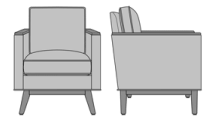

Tindari Lounge

Tindari Sofa, without Arm Caps, without Seat Rail
Model: TINL321
70W 30D 35H
26AH

Tindari Sofa, without Arm Caps, with Seat Rail
Model: TINL322
70W 30D 35H
26AH

Tindari Sofa, with Arm Caps, without Seat Rail
Model: TINL331
70W 30D 35H
26AH

Tindari Sofa, with Arm Caps, with Seat Rail
Model: TINL332
70W 30D 35H
26AH

Tindari Lounge Chair, without Arm Caps, without Seat Rail
Model: TINL121
30W 30D 35H
26AH

Tindari Lounge Chair, without Arm Caps, with Seat Rail
Model: TINL122
30W 30D 35H
26AH

Tindari Lounge Chair, with Arm Caps, without Seat Rail
Model: TINL131
30W 30D 35H
26AH

Tindari Lounge Chair, with Arm Caps, with Seat Rail
Model: TINL132
30W 30D 35H
26AH

Tindari Love Seat, without
Arm Caps, without Seat Rail
Model: TINL221
49W 30D 35H
26AH