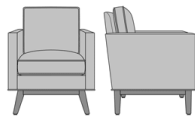

Tindari Lounge

Tindari Sofa, without Arm Caps, without Seat Rail
Model: TINL321
70W 30D 35H
26AH

Tindari Sofa, without Arm Caps, with Seat Rail
Model: TINL322
70W 30D 35H
26AH

Tindari Sofa, with Arm Caps, without Seat Rail
Model: TINL331
70W 30D 35H
26AH

Tindari Sofa, with Arm Caps, with Seat Rail
Model: TINL332
70W 30D 35H
26AH

Tindari Lounge Chair, without Arm Caps, without Seat Rail
Model: TINL121
30W 30D 35H
26AH

Tindari Lounge Chair, without Arm Caps, with Seat Rail
Model: TINL122
30W 30D 35H
26AH

Tindari Lounge Chair, with Arm Caps, without Seat Rail
Model: TINL131
30W 30D 35H
26AH

Tindari Lounge Chair, with Arm Caps, with Seat Rail
Model: TINL132
30W 30D 35H
26AH

Tindari Love Seat, without
Arm Caps, without Seat Rail
Model: TINL221
49W 30D 35H
26AH