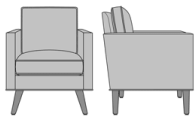

Tindari Lounge

Tindari Sofa, without Arm Caps, without Seat Rail
Model: TINL321
70W 30D 35H
26AH

Tindari Sofa, without Arm Caps, with Seat Rail
Model: TINL322
70W 30D 35H
26AH

Tindari Sofa, with Arm Caps, without Seat Rail
Model: TINL331
70W 30D 35H
26AH

Tindari Sofa, with Arm Caps, with Seat Rail
Model: TINL332
70W 30D 35H
26AH

Tindari Lounge Chair, without Arm Caps, without Seat Rail
Model: TINL121
30W 30D 35H
26AH

Tindari Lounge Chair, without Arm Caps, with Seat Rail
Model: TINL122
30W 30D 35H
26AH

Tindari Lounge Chair, with Arm Caps, without Seat Rail
Model: TINL131
30W 30D 35H
26AH

Tindari Lounge Chair, with Arm Caps, with Seat Rail
Model: TINL132
30W 30D 35H
26AH

Tindari Love Seat, without
Arm Caps, without Seat Rail
Model: TINL221
49W 30D 35H
26AH