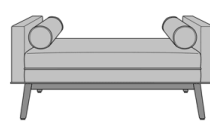

Tindari Bench, Open Back,
without Arm Caps

Model: TIN111

60W 20D 25.5H

25.5AH