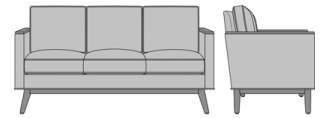

Tindari Lounge

Tindari Sofa, without Arm Caps, without Seat Rail
Model: TINL321
70W 30D 35H
26AH

Tindari Sofa, without Arm Caps, with Seat Rail
Model: TINL322
70W 30D 35H
26AH

Tindari Sofa, with Arm Caps, without Seat Rail
Model: TINL331
70W 30D 35H
26AH

Tindari Sofa, with Arm Caps, with Seat Rail
Model: TINL332
70W 30D 35H
26AH

Tindari Lounge Chair, without Arm Caps, without Seat Rail
Model: TINL121
30W 30D 35H
26AH

Tindari Lounge Chair, without Arm Caps, with Seat Rail
Model: TINL122
30W 30D 35H
26AH