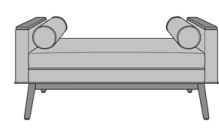

Tindari Lounge

Tindari Sofa, without Arm Caps, without Seat Rail
Model: TINL321
70W 30D 35H
26AH

Tindari Sofa, without Arm Caps, with Seat Rail
Model: TINL322
70W 30D 35H
26AH

Tindari Sofa, with Arm Caps, without Seat Rail
Model: TINL331
70W 30D 35H
26AH

Tindari Sofa, with Arm Caps, with Seat Rail
Model: TINL332
70W 30D 35H
26AH

Tindari Lounge Chair, without Arm Caps, without Seat Rail
Model: TINL121
30W 30D 35H
26AH

Tindari Lounge Chair, without Arm Caps, with Seat Rail
Model: TINL122
30W 30D 35H
26AH

Tindari Bench

Tindari Bench, with Back,
without Arm Caps

Model: TINB11

60W 25.5D 29.5H

25.5AH

Tindari Bench, with Back,
with Arm Caps

Model: TINB21

60W 25.5D 29.5H

25.5AH

Tindari Bench, Open Back,
without Arm Caps

Model: TIN111

60W 20D 25.5H

25.5AH

Tindari Bench, Open Back,
with Arm Caps

Model: TIN121

60W 20D 25.5H