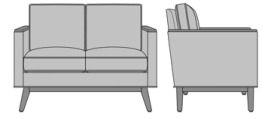

Tindari Sofa, with Arm Caps, with Seat Rail
Model: TINL332
70W 30D 35H
26AH

Tindari Lounge Chair, without Arm Caps, without Seat Rail
Model: TINL121
30W 30D 35H
26AH

Tindari Lounge Chair, without Arm Caps, with Seat Rail
Model: TINL122
30W 30D 35H
26AH

Tindari Lounge Chair, with Arm Caps, without Seat Rail
Model: TINL131
30W 30D 35H
26AH

Tindari Lounge Chair, with Arm Caps, with Seat Rail
Model: TINL132
30W 30D 35H
26AH

Tindari Love Seat, without
Arm Caps, without Seat Rail
Model: TINL221
49W 30D 35H
26AH

Tindari Love Seat, without
Arm Caps, with Seat Rail
Model: TINL222
49W 30D 35H
26AH

Tindari Love Seat, with Arm
Caps, without Seat Rail
Model: TINL231
49W 30D 35H
26AH

Tindari Love Seat, with Arm
Caps, with Seat Rail
Model: TINL232
49W 30D 35H
26AH