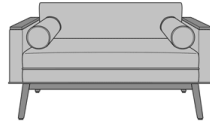

Tindari Lounge

Tindari Sofa, without Arm Caps, without Seat Rail
Model: TINL321
70W 30D 35H
26AH

Tindari Sofa, without Arm Caps, with Seat Rail
Model: TINL322
70W 30D 35H
26AH

Tindari Sofa, with Arm Caps, without Seat Rail
Model: TINL331
70W 30D 35H
26AH

Tindari Sofa, with Arm Caps, with Seat Rail
Model: TINL332
70W 30D 35H
26AH

Tindari Lounge Chair, without Arm Caps, without Seat Rail
Model: TINL121
30W 30D 35H
26AH

Tindari Lounge Chair, without Arm Caps, with Seat Rail
Model: TINL122
30W 30D 35H
26AH

Tindari Love Seat, without
Arm Caps, with Seat Rail
Model: TINL222
49W 30D 35H
26AH

Tindari Love Seat, with Arm
Caps, without Seat Rail
Model: TINL231
49W 30D 35H
26AH

Tindari Love Seat, with Arm
Caps, with Seat Rail
Model: TINL232
49W 30D 35H
26AH

Tindari Bench

Tindari Bench, with Back,
without Arm Caps

Model: TINB11

60W 25.5D 29.5H

25.5AH

Tindari Bench, with Back,
with Arm Caps

Model: TINB21

60W 25.5D 29.5H