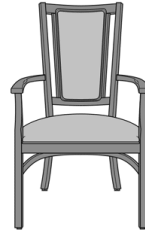

## Tivoli Dining

Tivoli Side Chair, Armless,  
Vertical Slat Back  
Model: 251011  
25W 27D 42H

Tivoli Side Chair, Armless,  
Lattice Back  
Model: 251012  
25W 27D 42H

Tivoli Dining Chair, Vertical  
Slat Back  
Model: 251111  
25W 27D 42H  
26.5AH

Tivoli Dining Chair, Lattice  
Back  
Model: 251112  
25W 27D 42H  
26.5AH

Tivoli Dining Chair, Full Back  
Model: 251113  
25W 27D 42H  
26.5AH