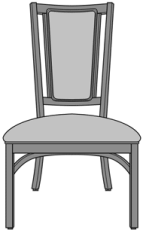

## Tivoli Dining

Tivoli Side Chair, Armless,  
Vertical Slat Back  
Model: 251011  
25W 27D 42H

Tivoli Side Chair, Armless,  
Lattice Back  
Model: 251012  
25W 27D 42H

Tivoli Dining Chair, Vertical  
Slat Back  
Model: 251111  
25W 27D 42H  
26.5AH

Tivoli Dining Chair, Lattice  
Back  
Model: 251112  
25W 27D 42H  
26.5AH

Tivoli Dining Chair, Full Back  
Model: 251113  
25W 27D 42H  
26.5AH