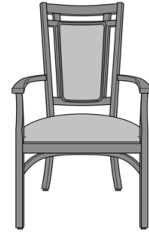

## Tivoli Dining

Tivoli Side Chair, Armless,  
Vertical Slat Back  
Model: 251011  
25W 27D 42H

Tivoli Side Chair, Armless,  
Lattice Back  
Model: 251012  
25W 27D 42H

Tivoli Dining Chair, Vertical  
Slat Back  
Model: 251111  
25W 27D 42H  
26.5AH

Tivoli Dining Chair, Lattice  
Back  
Model: 251112  
25W 27D 42H  
26.5AH

Tivoli Dining Chair, Full Back  
Model: 251113  
25W 27D 42H  
26.5AH