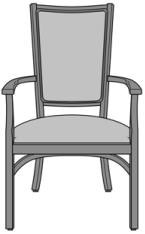

## Tivoli Dining

Tivoli Side Chair, Armless,  
Vertical Slat Back  
Model: 251011  
25W 27D 42H

Tivoli Side Chair, Armless,  
Lattice Back  
Model: 251012  
25W 27D 42H

Tivoli Dining Chair, Vertical  
Slat Back  
Model: 251111  
25W 27D 42H  
26.5AH

Tivoli Dining Chair, Lattice  
Back  
Model: 251112  
25W 27D 42H  
26.5AH

Tivoli Dining Chair, Full Back  
Model: 251113  
25W 27D 42H  
26.5AH