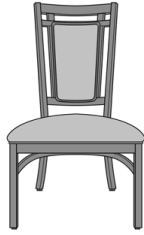

## Tivoli Dining

Tivoli Side Chair, Armless,  
Vertical Slat Back  
Model: 251011  
25W 27D 42H

Tivoli Side Chair, Armless,  
Lattice Back  
Model: 251012  
25W 27D 42H

Tivoli Dining Chair, Vertical  
Slat Back  
Model: 251111  
25W 27D 42H  
26.5AH

Tivoli Dining Chair, Lattice  
Back  
Model: 251112  
25W 27D 42H  
26.5AH

Tivoli Dining Chair, Full Back  
Model: 251113  
25W 27D 42H  
26.5AH