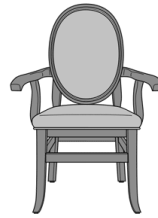

Toni Dining Chair,
Contemporary Legs, Classic
T Arm, Seat Pad, Round
Back
Model: 97405
26W 22.5D 39H
25AH