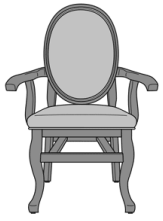

Toni Stack

Toni Stacking Side Chair,
Queen Anne Legs, Armless,
Seat Pad, Round Back
Model: 992005
19.75W 22.5D 39H

Toni Stacking Side Chair,
Queen Anne Legs, Armless,
Plush Seat, Round Back
Model: 992065
20.75W 22.5D 39H

Toni Stacking Chair, Queen
Anne Legs, Straight T Arm,
Seat Pad, Round Back
Model: 992105
24.75W 22.5D 39H
25AH

Toni Stacking Chair, Queen
Anne Legs, Straight T Arm,
Plush Seat, Round Back
Model: 992165
24.75W 22.5D 39H
25AH

Toni Stacking Chair, Queen
Anne Legs, Gooseneck Arm,
Seat Pad, Round Back
Model: 992205
24.75W 22.5D 39H
25.5AH

Toni Stacking Chair, Queen
Anne Legs, Gooseneck Arm,
Plush Seat, Round Back
Model: 992265
24.75W 22.5D 39H
25.5AH

Toni Stacking Chair, Queen
Anne Legs, Waterfall Arm,
Seat Pad, Round Back
Model: 992305
24.75W 22.5D 39H
25AH

Toni Stacking Chair, Queen
Anne Legs, Waterfall Arm,
Plush Seat, Round Back
Model: 992365
24.75W 22.5D 39H
25AH