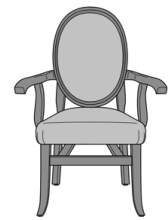

Toni Stacking Chair, Contemporary Legs, Classic T Arm, Plush Seat, Round Back
Model: 997465
26W 22.5D 39H
26AH