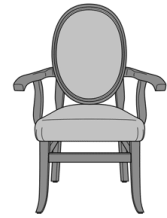

Toni Dining Chair,
Contemporary Legs, Classic
T Arm, Plush Seat, Round
Back
Model: 97465
26W 22.5D 39H
25AH