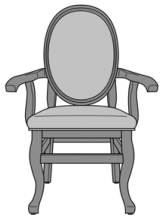

Toni Dining Chair, Queen
Anne Legs, Classic T Arm,
Seat Pad, Round Back
Model: 92405
26W 22.5D 39H
25AH