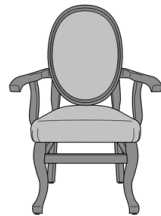

Toni Dining Chair, Queen
Anne Legs, Classic T Arm,
Plush Seat, Round Back
Model: 92465
26W 22.5D 39H
25AH