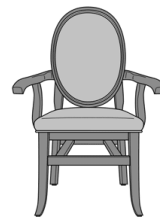

Toni Stacking Chair, Contemporary Legs, Classic T Arm, Seat Pad, Round Back
Model: 997405
26W 22.5D 39H
26AH