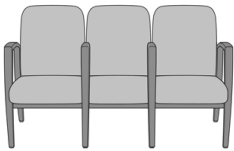

Valentia Tandem, 3-Seater Gang

Model: VLGE

67.5W 29.5D 37H

26AH