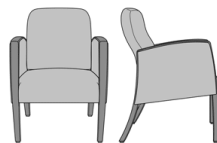

Valentia Guest / Multi-Use

Valentia Guest Chair
Model: VLG111
24W 26D 35H
26AH

Valentia Wallsaver Guest
Chair
Model: VLWG2
24W 27D 35H
26AH

Valentia Wallsaver Guest
Chair, with Upholstered
Panels
Model: VLWG2UP
25W 27D 35H
26AH

Valentia Bariatric

Valentia Bariatric Guest
Chair

Model: VLG112J0

34W 26D 36H

26AH

Valentia Glider

Valentia Glider

Model: VLGL1