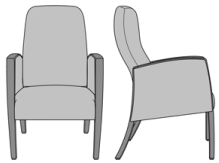

Valentia Guest / Multi-Use

Valentia Guest Chair
Model: VLG111
24W 26D 35H
26AH

Valentia Wallsaver Guest
Chair
Model: VLWG2
24W 27D 35H
26AH

Valentia Wallsaver Guest
Chair, with Upholstered
Panels
Model: VLWG2UP
25W 27D 35H
26AH

Valentia Bariatric

Valentia Bariatric Guest
Chair

Model: VLG112J0

34W 26D 36H

26AH

Valentia Glider

Valentia Glider

Model: VLGL1

Valentia Resident

Valentia Patient Chair
Model: VLR02
24W 25.5D 40H
26AH

Valentia Wallsaver Patient
Chair, Square Back
Model: VLWS2
24W 27.5D 40H
26AH

Valentia Wallsaver Patient
Chair, Square Back,
Upholstered Panel
Model: VLWS2UP
25W 27.5D 40H
26AH

Valentia Wallsaver Patient
Chair, Tapered Back
Model: VLWS9
24W 27.5D 40H
26AH

Valentia Wallsaver Patient
Chair, Tapered Back,
Upholstered Panel
Model: VLWS9UP
25W 27.5D 40H
26AH

Valentia Motion Chair, with
Upholstered Panels
Model: VLR12UP
26W 30.5D 40.5H
26AH