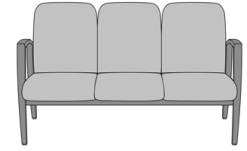

Valentia Guest / Multi-Use

Valentia Guest Chair
Model: VLG111
24W 26D 35H
26AH

Valentia Wallsaver Guest
Chair
Model: VLWG2
24W 27D 35H
26AH

Valentia Wallsaver Guest
Chair, with Upholstered
Panels
Model: VLWG2UP
25W 27D 35H
26AH

Valentia Bariatric

Valentia Bariatric Guest
Chair

Model: VLG112J0

34W 26D 36H

26AH

Valentia Glider

Valentia Glider

Model: VLGL1

Valentia Wallsaver Patient
Chair, Tapered Back
Model: VLWS9
24W 27.5D 40H
26AH

Valentia Wallsaver Patient
Chair, Tapered Back,
Upholstered Panel
Model: VLWS9UP
25W 27.5D 40H
26AH

Valentia Motion Chair, with
Upholstered Panels
Model: VLR12UP
26W 30.5D 40.5H
26AH

26AH

Valentia Tandem, 2-Seater Gang

Model: VLGC

45.5W 29.5D 37H

26AH

Valentia Tandem, 3-Seater Spanned

Model: VLGD

63W 29.5D 37H