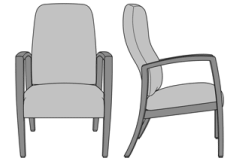

Valentia Guest / Multi-Use

Valentia Guest Chair
Model: VLG111
24W 26D 35H
26AH

Valentia Wallsaver Guest
Chair
Model: VLWG2
24W 27D 35H
26AH

Valentia Wallsaver Guest
Chair, with Upholstered
Panels
Model: VLWG2UP
25W 27D 35H
26AH

Valentia Bariatric

Valentia Bariatric Guest
Chair

Model: VLG112J0

34W 26D 36H

26AH

Valentia Glider

Valentia Glider

Model: VLGL1

Valentia Resident

Valentia Patient Chair
Model: VLR02
24W 25.5D 40H
26AH

Valentia Wallsaver Patient
Chair, Square Back
Model: VLWS2
24W 27.5D 40H
26AH

Valentia Wallsaver Patient
Chair, Square Back,
Upholstered Panel
Model: VLWS2UP
25W 27.5D 40H
26AH

Valentia Wallsaver Patient
Chair, Tapered Back
Model: VLWS9
24W 27.5D 40H
26AH

Valentia Wallsaver Patient
Chair, Tapered Back,
Upholstered Panel
Model: VLWS9UP
25W 27.5D 40H
26AH

Valentia Motion Chair, with
Upholstered Panels
Model: VLR12UP
26W 30.5D 40.5H
26AH