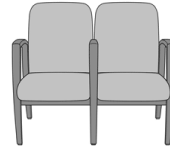

Valentia Tandem, 2-Seater Gang

Model: VLGC

45.5W 29.5D 37H

26AH