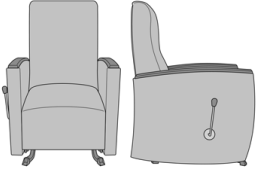

Valentia Guest / Multi-Use

Valentia Guest Chair
Model: VLG111
24W 26D 35H
26AH

Valentia Wallsaver Guest
Chair
Model: VLWG2
24W 27D 35H
26AH

Valentia Wallsaver Guest
Chair, with Upholstered
Panels
Model: VLWG2UP
25W 27D 35H
26AH

Valentia Bariatric

Valentia Bariatric Guest
Chair

Model: VLG112J0

34W 26D 36H

26AH

Valentia Glider

Valentia Glider

Model: VLGL1