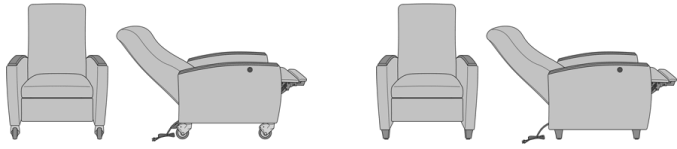

Valentia Guest / Multi-Use

Valentia Guest Chair
Model: VLG111
24W 26D 35H
26AH

Valentia Wallsaver Guest
Chair
Model: VLWG2
24W 27D 35H
26AH

Valentia Wallsaver Guest
Chair, with Upholstered
Panels
Model: VLWG2UP
25W 27D 35H
26AH

Valentia Bariatric

Valentia Bariatric Guest
Chair

Model: VLG112J0

34W 26D 36H

26AH

Valentia Glider

Valentia Glider

Model: VLGL1

30W 32D 43H

26AH

Valentia Motorized Recliner

Valentia Motorized Recliner,
with Front Non-Locking &
Back Locking Casters
Model: VLRC1
31W 36D 42H
26AH 66Ext. Depth

Valentia Motorized Recliner,
without Casters
Model: VLRC2
31W 36D 42H
26AH 66Ext. Depth