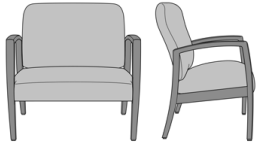

Valentia Guest / Multi-Use

Valentia Guest Chair
Model: VLG111
24W 26D 35H
26AH

Valentia Wallsaver Guest
Chair
Model: VLWG2
24W 27D 35H
26AH

Valentia Wallsaver Guest
Chair, with Upholstered
Panels
Model: VLWG2UP
25W 27D 35H
26AH

Valentia Bariatric

Valentia Bariatric Guest
Chair

Model: VLG112J0

34W 26D 36H

26AH

Valentia Glider

Valentia Glider

Model: VLGL1