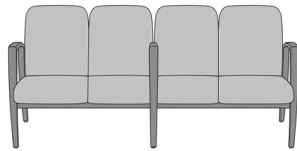

Valentia Guest / Multi-Use

Valentia Guest Chair
Model: VLG111
24W 26D 35H
26AH

Valentia Wallsaver Guest
Chair
Model: VLWG2
24W 27D 35H
26AH

Valentia Wallsaver Guest
Chair, with Upholstered
Panels
Model: VLWG2UP
25W 27D 35H
26AH

Valentia Bariatric

Valentia Bariatric Guest
Chair

Model: VLG112J0

34W 26D 36H

26AH

Valentia Glider

Valentia Glider

Model: VLGL1

26AH

Valentia Tandem, 3-Seater Gang

Model: VLGE

67.5W 29.5D 37H

26AH

Valentia Tandem, 4-Seater Spanned with Center Arm

Model: VLGF

84.75W 29.5D 37H