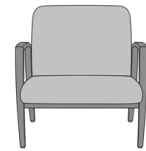

Valentia Guest / Multi-Use

Valentia Guest Chair
Model: VLG111
24W 26D 35H
26AH

Valentia Wallsaver Guest
Chair
Model: VLWG2
24W 27D 35H
26AH

Valentia Wallsaver Guest
Chair, with Upholstered
Panels
Model: VLWG2UP
25W 27D 35H
26AH

Valentia Bariatric

Valentia Bariatric Guest
Chair

Model: VLG112J0

34W 26D 36H

26AH

Valentia Glider

Valentia Glider

Model: VLGL1

26AH

Valentia Tandem, 4-Seater Gang

Model: VLGG

89W 29.5D 37H

26AH

Valentia Tandem Bariatric, Single-Seater

Model: VLJ

34.25W 29.5D 37H