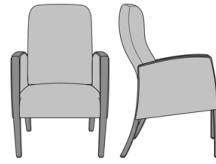

Valentia Wallsaver Patient
Chair, Square Back,
Upholstered Panel
Model: VLWS2UP
25W 27.5D 40H
26AH