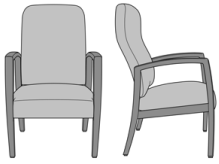

Valentia Resident

Valentia Patient Chair
Model: VLR02
24W 25.5D 40H
26AH