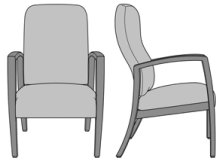

Valentia Wallsaver Patient
Chair, Square Back
Model: VLWS2
24W 27.5D 40H
26AH