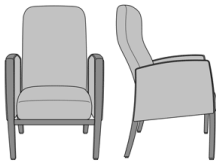

Valentia Guest / Multi-Use

Valentia Guest Chair
Model: VLG111
24W 26D 35H
26AH

Valentia Wallsaver Guest
Chair
Model: VLWG2
24W 27D 35H
26AH

Valentia Wallsaver Guest
Chair, with Upholstered
Panels
Model: VLWG2UP
25W 27D 35H
26AH

Valentia Bariatric

Valentia Bariatric Guest
Chair

Model: VLG112J0

34W 26D 36H

26AH

Valentia Glider

Valentia Glider

Model: VLGL1

Valentia Resident

Valentia Patient Chair
Model: VLR02
24W 25.5D 40H
26AH

Valentia Wallsaver Patient
Chair, Square Back
Model: VLWS2
24W 27.5D 40H
26AH

Valentia Wallsaver Patient
Chair, Square Back,
Upholstered Panel
Model: VLWS2UP
25W 27.5D 40H
26AH

Valentia Wallsaver Patient
Chair, Tapered Back
Model: VLWS9
24W 27.5D 40H
26AH

Valentia Wallsaver Patient
Chair, Tapered Back,
Upholstered Panel
Model: VLWS9UP
25W 27.5D 40H
26AH

Valentia Motion Chair, with
Upholstered Panels
Model: VLR12UP
26W 30.5D 40.5H
26AH