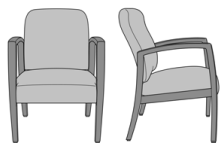

Valentia Guest / Multi-Use

Valentia Guest Chair
Model: VLG111
24W 26D 35H
26AH

Valentia Wallsaver Guest
Chair
Model: VLWG2
24W 27D 35H
26AH

Valentia Wallsaver Guest
Chair, with Upholstered
Panels
Model: VLWG2UP
25W 27D 35H
26AH

Valentia Bariatric

Valentia Bariatric Guest
Chair

Model: VLG112J0

34W 26D 36H

26AH

Valentia Glider

Valentia Glider

Model: VLGL1