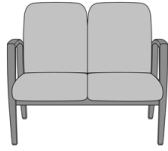

Valentia Tandem, 2-Seater Spanned

Model: VLGB

43.5W 29.5D 37H

26AH