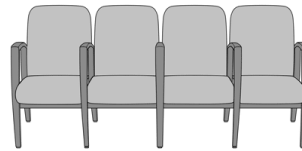

Valentia Tandem, 4-Seater Gang

Model: VLGG

89W 29.5D 37H

26AH