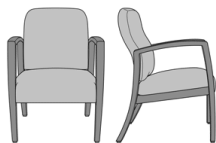

Valentia Guest / Multi-Use

Valentia Guest Chair
Model: VLG111
24W 26D 35H
26AH

Valentia Wallsaver Guest
Chair
Model: VLWG2
24W 27D 35H
26AH

Valentia Wallsaver Guest
Chair, with Upholstered
Panels
Model: VLWG2UP
25W 27D 35H
26AH

Valentia Bariatric

Valentia Bariatric Guest
Chair

Model: VLG112J0

34W 26D 36H

26AH

Valentia Glider

Valentia Glider

Model: VLGL1