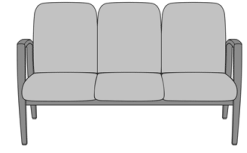

Valentia Guest / Multi-Use

Valentia Guest Chair
Model: VLG111
24W 26D 35H
26AH

Valentia Wallsaver Guest
Chair
Model: VLWG2
24W 27D 35H
26AH

Valentia Wallsaver Guest
Chair, with Upholstered
Panels
Model: VLWG2UP
25W 27D 35H
26AH

Valentia Bariatric

Valentia Bariatric Guest
Chair

Model: VLG112J0

34W 26D 36H

26AH

Valentia Glider

Valentia Glider

Model: VLGL1

Valentia Wallsaver Patient
Chair, Tapered Back
Model: VLWS9
24W 27.5D 40H
26AH

Valentia Wallsaver Patient
Chair, Tapered Back,
Upholstered Panel
Model: VLWS9UP
25W 27.5D 40H
26AH

Valentia Motion Chair, with
Upholstered Panels
Model: VLR12UP
26W 30.5D 40.5H
26AH

26AH

Valentia Tandem, 2-Seater Gang

Model: VLGC

45.5W 29.5D 37H

26AH

Valentia Tandem, 3-Seater Spanned

Model: VLGD

63W 29.5D 37H