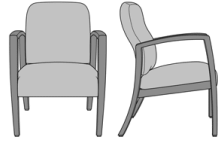

Valentia Wallsaver Patient
Chair, Tapered Back
Model: VLWS9
24W 27.5D 40H
26AH

Valentia Wallsaver Patient
Chair, Tapered Back,
Upholstered Panel
Model: VLWS9UP
25W 27.5D 40H
26AH

Valentia Motion Chair, with
Upholstered Panels
Model: VLR12UP
26W 30.5D 40.5H
26AH

Valentia Motorized Recliner,
without Casters
Model: VLRC2
31W 36D 42H
26AH 66Ext. Depth

Valentia Bariatric

Valentia Bariatric Guest
Chair

Model: VLG112J0

34W 26D 36H

26AH

Valentia Guest / Multi-Use

Valentia Guest Chair
Model: VLG111
24W 26D 35H
26AH

Valentia Wallsaver Guest
Chair
Model: VLWG2
24W 27D 35H
26AH

Valentia Wallsaver Guest
Chair, with Upholstered
Panels
Model: VLWG2UP
25W 27D 35H
26AH

Valentia Multiple

Valentia Tandem, Single-Seater

Model: VLGA