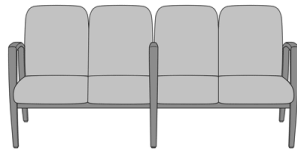

Valentia Tandem, 4-Seater Spanned with Center Arm

Model: VLGF

84.75W 29.5D 37H

26AH