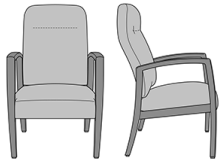

Valentia Resident

Valentia Patient Chair
Model: VLR02
24W 25.5D 40H
26AH

Valentia Wallsaver Patient
Chair, Square Back
Model: VLWS2
24W 27.5D 40H
26AH

Valentia Wallsaver Patient
Chair, Square Back,
Upholstered Panel
Model: VLWS2UP
25W 27.5D 40H
26AH

Valentia Wallsaver Patient
Chair, Tapered Back
Model: VLWS9
24W 27.5D 40H
26AH

Valentia Wallsaver Patient
Chair, Tapered Back,
Upholstered Panel
Model: VLWS9UP
25W 27.5D 40H
26AH

Valentia Motion Chair, with
Upholstered Panels
Model: VLR12UP
26W 30.5D 40.5H
26AH

Valentia Motorized Recliner,
without Casters
Model: VLRC2
31W 36D 42H
26AH 66Ext. Depth

Valentia Bariatric

Valentia Bariatric Guest
Chair

Model: VLG112J0

34W 26D 36H

26AH

Valentia Guest / Multi-Use

Valentia Guest Chair
Model: VLG111
24W 26D 35H
26AH

89W 29.5D 37H

26AH

Valentia Tandem Bariatric, Single-Seater

Model: VLJ

34.25W 29.5D 37H

26AH

Valentia Center Linking Table

Valentia Center Linking
Table - 24"W
Model: VLGH
24W 20.5D 1.25H