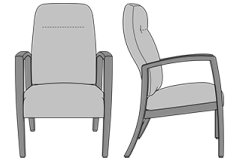

Valentia Resident

Valentia Patient Chair
Model: VLR02
24W 25.5D 40H
26AH

Valentia Wallsaver Patient
Chair, Square Back
Model: VLWS2
24W 27.5D 40H
26AH

Valentia Wallsaver Patient
Chair, Square Back,
Upholstered Panel
Model: VLWS2UP
25W 27.5D 40H
26AH

Valentia Wallsaver Patient
Chair, Tapered Back
Model: VLWS9
24W 27.5D 40H
26AH

Valentia Wallsaver Patient
Chair, Tapered Back,
Upholstered Panel
Model: VLWS9UP
25W 27.5D 40H
26AH

Valentia Motion Chair, with
Upholstered Panels
Model: VLR12UP
26W 30.5D 40.5H
26AH

Valentia Motorized Recliner,
without Casters
Model: VLRC2
31W 36D 42H
26AH 66Ext. Depth

Valentia Bariatric

Valentia Bariatric Guest
Chair

Model: VLG112J0

34W 26D 36H

26AH

Valentia Guest / Multi-Use

Valentia Guest Chair
Model: VLG111
24W 26D 35H
26AH

89W 29.5D 37H

26AH

Valentia Tandem Bariatric, Single-Seater

Model: VLJ

34.25W 29.5D 37H

26AH

Valentia Center Linking Table

Valentia Center Linking
Table - 24"W
Model: VLGH
24W 20.5D 1.25H