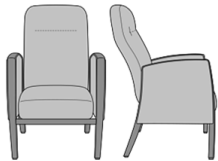

Valentia Resident

Valentia Patient Chair
Model: VLR02
24W 25.5D 40H
26AH

Valentia Wallsaver Patient
Chair, Square Back
Model: VLWS2
24W 27.5D 40H
26AH

Valentia Wallsaver Patient
Chair, Square Back,
Upholstered Panel
Model: VLWS2UP
25W 27.5D 40H
26AH

Valentia Wallsaver Patient
Chair, Tapered Back
Model: VLWS9
24W 27.5D 40H
26AH

Valentia Wallsaver Patient
Chair, Tapered Back,
Upholstered Panel
Model: VLWS9UP
25W 27.5D 40H
26AH

Valentia Motion Chair, with
Upholstered Panels
Model: VLR12UP
26W 30.5D 40.5H
26AH

Valentia Motorized Recliner,
without Casters
Model: VLRC2
31W 36D 42H
26AH 66Ext. Depth

Valentia Bariatric

Valentia Bariatric Guest
Chair

Model: VLG112J0

34W 26D 36H

26AH

Valentia Guest / Multi-Use

Valentia Guest Chair
Model: VLG111
24W 26D 35H
26AH

89W 29.5D 37H

26AH

Valentia Tandem Bariatric, Single-Seater

Model: VLJ

34.25W 29.5D 37H

26AH

Valentia Center Linking Table

Valentia Center Linking
Table - 24"W
Model: VLGH
24W 20.5D 1.25H