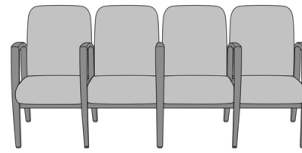

67.5W 29.5D 37H

26AH

Valentia Tandem, 4-Seater Spanned with Center Arm

Model: VLGF

84.75W 29.5D 37H

26AH

Valentia Tandem, 4-Seater Gang

Model: VLGG