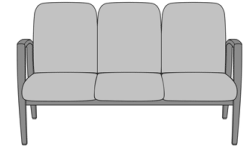

Valentia Tandem, 3-Seater Spanned

Model: VLGD

63W 29.5D 37H

26AH