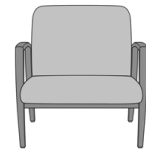

Valentia Tandem Bariatric, Single-Seater

Model: VLJ

34.25W 29.5D 37H

26AH