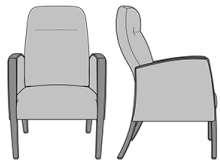

Valentia Resident

Valentia Patient Chair
Model: VLR02
24W 25.5D 40H
26AH

Valentia Wallsaver Patient
Chair, Square Back
Model: VLWS2
24W 27.5D 40H
26AH

Valentia Wallsaver Patient
Chair, Square Back,
Upholstered Panel
Model: VLWS2UP
25W 27.5D 40H
26AH

Valentia Wallsaver Patient
Chair, Tapered Back
Model: VLWS9
24W 27.5D 40H
26AH

Valentia Wallsaver Patient
Chair, Tapered Back,
Upholstered Panel
Model: VLWS9UP
25W 27.5D 40H
26AH

Valentia Motion Chair, with
Upholstered Panels
Model: VLR12UP
26W 30.5D 40.5H
26AH

Valentia Motorized Recliner,
without Casters
Model: VLRC2
31W 36D 42H
26AH 66Ext. Depth

Valentia Bariatric

Valentia Bariatric Guest
Chair

Model: VLG112J0

34W 26D 36H

26AH

Valentia Guest / Multi-Use

Valentia Guest Chair
Model: VLG111
24W 26D 35H
26AH

89W 29.5D 37H

26AH

Valentia Tandem Bariatric, Single-Seater

Model: VLJ

34.25W 29.5D 37H

26AH

Valentia Center Linking Table

Valentia Center Linking
Table - 24"W
Model: VLGH
24W 20.5D 1.25H