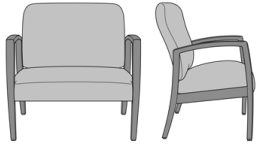

Valentia Resident

Valentia Patient Chair
Model: VLR02
24W 25.5D 40H
26AH

Valentia Wallsaver Patient
Chair, Square Back
Model: VLWS2
24W 27.5D 40H
26AH

Valentia Wallsaver Patient
Chair, Square Back,
Upholstered Panel
Model: VLWS2UP
25W 27.5D 40H
26AH

Valentia Wallsaver Patient
Chair, Tapered Back
Model: VLWS9
24W 27.5D 40H
26AH

Valentia Wallsaver Patient
Chair, Tapered Back,
Upholstered Panel
Model: VLWS9UP
25W 27.5D 40H
26AH

Valentia Motion Chair, with
Upholstered Panels
Model: VLR12UP
26W 30.5D 40.5H
26AH

Valentia Glider

Valentia Glider

Model: VLGL1

30W 32D 43H

26AH

Valentia Motorized Recliner

Valentia Motorized Recliner,
with Front Non-Locking &
Back Locking Casters
Model: VLRC1
31W 36D 42H
26AH 66Ext. Depth

Valentia Motorized Recliner,
without Casters
Model: VLRC2
31W 36D 42H
26AH 66Ext. Depth

Valentia Bariatric

Valentia Bariatric Guest
Chair

Model: VLG112J0

34W 26D 36H

26AH

Valentia Guest / Multi-Use

Valentia Guest Chair
Model: VLG111
24W 26D 35H
26AH