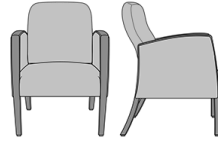

Valentia Wallsaver Patient
Chair, Tapered Back
Model: VLWS9
24W 27.5D 40H
26AH

Valentia Wallsaver Patient
Chair, Tapered Back,
Upholstered Panel
Model: VLWS9UP
25W 27.5D 40H
26AH

Valentia Motion Chair, with
Upholstered Panels
Model: VLR12UP
26W 30.5D 40.5H
26AH

Valentia Motorized Recliner,
without Casters
Model: VLRC2
31W 36D 42H
26AH 66Ext. Depth

Valentia Bariatric

Valentia Bariatric Guest
Chair

Model: VLG112J0

34W 26D 36H

26AH

Valentia Guest / Multi-Use

Valentia Guest Chair
Model: VLG111
24W 26D 35H
26AH

Valentia Wallsaver Guest
Chair
Model: VLWG2
24W 27D 35H
26AH

Valentia Wallsaver Guest
Chair, with Upholstered
Panels
Model: VLWG2UP
25W 27D 35H
26AH

Valentia Multiple

Valentia Tandem, Single-Seater

Model: VLGA