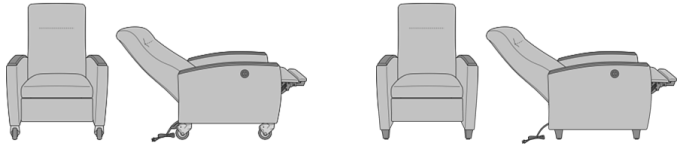

Valentia Wallsaver Patient
Chair, Tapered Back
Model: VLWS9
24W 27.5D 40H
26AH

Valentia Wallsaver Patient
Chair, Tapered Back,
Upholstered Panel
Model: VLWS9UP
25W 27.5D 40H
26AH

Valentia Motion Chair, with
Upholstered Panels
Model: VLR12UP
26W 30.5D 40.5H
26AH

Valentia Glider

Valentia Glider

Model: VLGL1

30W 32D 43H

26AH

Valentia Motorized Recliner

Valentia Motorized Recliner,
with Front Non-Locking &
Back Locking Casters
Model: VLRC1
31W 36D 42H
26AH 66Ext. Depth

Valentia Motorized Recliner,
without Casters
Model: VLRC2
31W 36D 42H
26AH 66Ext. Depth

Valentia Bariatric

Valentia Bariatric Guest
Chair

Model: VLG112J0

34W 26D 36H

26AH

Valentia Guest / Multi-Use

Valentia Guest Chair
Model: VLG111
24W 26D 35H
26AH