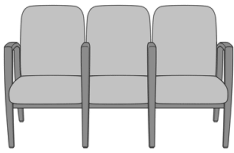

Valentia Tandem, 3-Seater Gang

Model: VLGE

67.5W 29.5D 37H

26AH