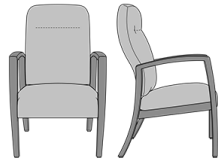

Valentia Resident

Valentia Patient Chair
Model: VLR02
24W 25.5D 40H
26AH

Valentia Wallsaver Patient
Chair, Square Back
Model: VLWS2
24W 27.5D 40H
26AH

Valentia Wallsaver Patient
Chair, Square Back,
Upholstered Panel
Model: VLWS2UP
25W 27.5D 40H
26AH

Valentia Wallsaver Patient
Chair, Tapered Back
Model: VLWS9
24W 27.5D 40H
26AH

Valentia Wallsaver Patient
Chair, Tapered Back,
Upholstered Panel
Model: VLWS9UP
25W 27.5D 40H
26AH

Valentia Motion Chair, with
Upholstered Panels
Model: VLR12UP
26W 30.5D 40.5H
26AH

Valentia Motorized Recliner,
without Casters
Model: VLRC2
31W 36D 42H
26AH 66Ext. Depth

Valentia Bariatric

Valentia Bariatric Guest
Chair

Model: VLG112J0

34W 26D 36H

26AH

Valentia Guest / Multi-Use

Valentia Guest Chair
Model: VLG111
24W 26D 35H
26AH

89W 29.5D 37H

26AH

Valentia Tandem Bariatric, Single-Seater

Model: VLJ

34.25W 29.5D 37H

26AH

Valentia Center Linking Table

Valentia Center Linking
Table - 24"W
Model: VLGH
24W 20.5D 1.25H