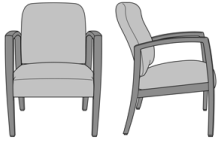

Valentia Wallsaver Patient
Chair, Tapered Back
Model: VLWS9
24W 27.5D 40H
26AH

Valentia Wallsaver Patient
Chair, Tapered Back,
Upholstered Panel
Model: VLWS9UP
25W 27.5D 40H
26AH

Valentia Motion Chair, with
Upholstered Panels
Model: VLR12UP
26W 30.5D 40.5H
26AH

Valentia Glider

Valentia Glider

Model: VLGL1

30W 32D 43H

26AH

Valentia Motorized Recliner

Valentia Motorized Recliner,
with Front Non-Locking &
Back Locking Casters
Model: VLRC1
31W 36D 42H
26AH 66Ext. Depth

Valentia Motorized Recliner,
without Casters
Model: VLRC2
31W 36D 42H
26AH 66Ext. Depth

Valentia Bariatric

Valentia Bariatric Guest
Chair

Model: VLG112J0

34W 26D 36H

26AH

Valentia Guest / Multi-Use

Valentia Guest Chair
Model: VLG111
24W 26D 35H
26AH

Valentia Wallsaver Guest
Chair
Model: VLWG2
24W 27D 35H
26AH

Valentia Wallsaver Guest
Chair, with Upholstered
Panels
Model: VLWG2UP
25W 27D 35H
26AH

Valentia Multiple

Valentia Tandem, Single-Seater

Model: VLGA