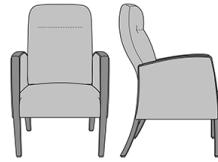

Valentia Resident

Valentia Patient Chair
Model: VLR02
24W 25.5D 40H
26AH

Valentia Wallsaver Patient
Chair, Square Back
Model: VLWS2
24W 27.5D 40H
26AH

Valentia Wallsaver Patient
Chair, Square Back,
Upholstered Panel
Model: VLWS2UP
25W 27.5D 40H
26AH

Valentia Wallsaver Patient
Chair, Tapered Back
Model: VLWS9
24W 27.5D 40H
26AH

Valentia Wallsaver Patient
Chair, Tapered Back,
Upholstered Panel
Model: VLWS9UP
25W 27.5D 40H
26AH

Valentia Motion Chair, with
Upholstered Panels
Model: VLR12UP
26W 30.5D 40.5H
26AH

Valentia Motorized Recliner,
without Casters
Model: VLRC2
31W 36D 42H
26AH 66Ext. Depth

Valentia Bariatric

Valentia Bariatric Guest
Chair

Model: VLG112J0

34W 26D 36H

26AH

Valentia Guest / Multi-Use

Valentia Guest Chair
Model: VLG111
24W 26D 35H
26AH

89W 29.5D 37H

26AH

Valentia Tandem Bariatric, Single-Seater

Model: VLJ

34.25W 29.5D 37H

26AH

Valentia Center Linking Table

Valentia Center Linking
Table - 24"W
Model: VLGH
24W 20.5D 1.25H