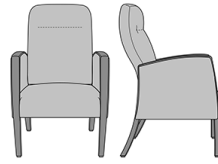

Valentia Bariatric

Valentia Bariatric Guest
Chair

Model: VLG112J0

34W 26D 36H

26AH

Valentia Glider

Valentia Glider

Model: VLGL1

30W 32D 43H

26AH

Valentia Resident

Valentia Patient Chair
Model: VLR02
24W 25.5D 40H
26AH

Valentia Wallsaver Patient
Chair, Square Back
Model: VLWS2
24W 27.5D 40H
26AH

Valentia Wallsaver Patient
Chair, Square Back,
Upholstered Panel
Model: VLWS2UP
25W 27.5D 40H
26AH

Valentia Wallsaver Patient
Chair, Tapered Back
Model: VLWS9
24W 27.5D 40H
26AH

Valentia Wallsaver Patient
Chair, Tapered Back,
Upholstered Panel
Model: VLWS9UP
25W 27.5D 40H
26AH

Valentia Motion Chair, with
Upholstered Panels
Model: VLR12UP
26W 30.5D 40.5H
26AH

Valentia Guest / Multi-Use

Valentia Guest Chair
Model: VLG111
24W 26D 35H
26AH

Valentia Wallsaver Guest
Chair
Model: VLWG2
24W 27D 35H
26AH

Valentia Wallsaver Guest
Chair, with Upholstered
Panels
Model: VLWG2UP
25W 27D 35H
26AH