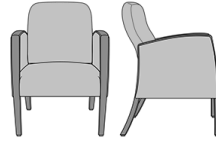

Valentia Bariatric

Valentia Bariatric Guest
Chair

Model: VLG112J0

34W 26D 36H

26AH

Valentia Glider

Valentia Glider

Model: VLGL1

30W 32D 43H

26AH

Valentia Resident

Valentia Patient Chair
Model: VLR02
24W 25.5D 40H
26AH

Valentia Wallsaver Patient
Chair, Square Back
Model: VLWS2
24W 27.5D 40H
26AH

Valentia Wallsaver Patient
Chair, Square Back,
Upholstered Panel
Model: VLWS2UP
25W 27.5D 40H
26AH

Valentia Wallsaver Patient
Chair, Tapered Back
Model: VLWS9
24W 27.5D 40H
26AH

Valentia Wallsaver Patient
Chair, Tapered Back,
Upholstered Panel
Model: VLWS9UP
25W 27.5D 40H
26AH

Valentia Motion Chair, with
Upholstered Panels
Model: VLR12UP
26W 30.5D 40.5H
26AH

Valentia Guest / Multi-Use

Valentia Guest Chair
Model: VLG111
24W 26D 35H
26AH

Valentia Wallsaver Guest
Chair
Model: VLWG2
24W 27D 35H
26AH

Valentia Wallsaver Guest
Chair, with Upholstered
Panels
Model: VLWG2UP
25W 27D 35H
26AH