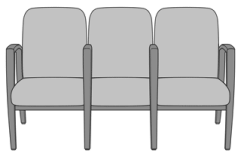

Valentia Tandem, 3-Seater Gang

Model: VLGE

67.5W 29.5D 37H

26AH