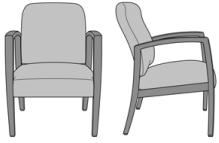

Valentia Bariatric

Valentia Bariatric Guest
Chair

Model: VLG112J0

34W 26D 36H

26AH

Valentia Glider

Valentia Glider

Model: VLGL1

30W 32D 43H

26AH

Valentia Resident

Valentia Patient Chair
Model: VLR02
24W 25.5D 40H
26AH

Valentia Wallsaver Patient
Chair, Square Back
Model: VLWS2
24W 27.5D 40H
26AH

Valentia Wallsaver Patient
Chair, Square Back,
Upholstered Panel
Model: VLWS2UP
25W 27.5D 40H
26AH

Valentia Wallsaver Patient
Chair, Tapered Back
Model: VLWS9
24W 27.5D 40H
26AH

Valentia Wallsaver Patient
Chair, Tapered Back,
Upholstered Panel
Model: VLWS9UP
25W 27.5D 40H
26AH

Valentia Motion Chair, with
Upholstered Panels
Model: VLR12UP
26W 30.5D 40.5H
26AH

Valentia Guest / Multi-Use

Valentia Guest Chair
Model: VLG111
24W 26D 35H
26AH

Valentia Wallsaver Guest
Chair
Model: VLWG2
24W 27D 35H
26AH

Valentia Wallsaver Guest
Chair, with Upholstered
Panels
Model: VLWG2UP
25W 27D 35H
26AH