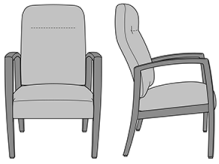

Valentia Motorized Recliner

Valentia Motorized Recliner,
with Front Non-Locking &
Back Locking Casters
Model: VLRC1
31W 36D 42H
26AH 66Ext. Depth

Valentia Motorized Recliner,
without Casters
Model: VLRC2
31W 36D 42H
26AH 66Ext. Depth

Valentia Bariatric

Valentia Bariatric Guest
Chair

Model: VLG112J0

34W 26D 36H

26AH

Valentia Glider

Valentia Glider

Model: VLGL1

30W 32D 43H

26AH

Valentia Resident

Valentia Patient Chair
Model: VLR02
24W 25.5D 40H
26AH

Valentia Wallsaver Patient
Chair, Square Back
Model: VLWS2
24W 27.5D 40H
26AH

Valentia Wallsaver Patient
Chair, Square Back,
Upholstered Panel
Model: VLWS2UP
25W 27.5D 40H
26AH

Valentia Wallsaver Patient
Chair, Tapered Back
Model: VLWS9
24W 27.5D 40H
26AH

Valentia Wallsaver Patient
Chair, Tapered Back,
Upholstered Panel
Model: VLWS9UP
25W 27.5D 40H
26AH

Valentia Motion Chair, with
Upholstered Panels
Model: VLR12UP
26W 30.5D 40.5H
26AH