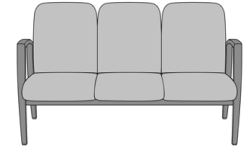

Valentia Bariatric

Valentia Bariatric Guest
Chair

Model: VLG112J0

34W 26D 36H

26AH

Valentia Glider

Valentia Glider

Model: VLGL1

Valentia Guest / Multi-Use

Valentia Guest Chair
Model: VLG111
24W 26D 35H
26AH

Valentia Wallsaver Guest
Chair
Model: VLWG2
24W 27D 35H
26AH

Valentia Wallsaver Guest
Chair, with Upholstered
Panels
Model: VLWG2UP
25W 27D 35H
26AH

26AH

Valentia Tandem, 2-Seater Gang

Model: VLGC

45.5W 29.5D 37H

26AH

Valentia Tandem, 3-Seater Spanned

Model: VLGD

63W 29.5D 37H