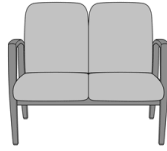

Valentia Tandem, 2-Seater Spanned

Model: VLGB

43.5W 29.5D 37H

26AH