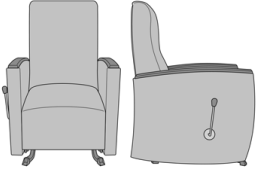

Valentia Bariatric

Valentia Bariatric Guest
Chair

Model: VLG112J0

34W 26D 36H

26AH

Valentia Glider

Valentia Glider

Model: VLGL1

30W 32D 43H

26AH

Valentia Resident

Valentia Patient Chair
Model: VLR02
24W 25.5D 40H
26AH

Valentia Wallsaver Patient
Chair, Square Back
Model: VLWS2
24W 27.5D 40H
26AH

Valentia Wallsaver Patient
Chair, Square Back,
Upholstered Panel
Model: VLWS2UP
25W 27.5D 40H
26AH

Valentia Wallsaver Patient
Chair, Tapered Back
Model: VLWS9
24W 27.5D 40H
26AH

Valentia Wallsaver Patient
Chair, Tapered Back,
Upholstered Panel
Model: VLWS9UP
25W 27.5D 40H
26AH

Valentia Motion Chair, with
Upholstered Panels
Model: VLR12UP
26W 30.5D 40.5H
26AH

Valentia Guest / Multi-Use

Valentia Guest Chair
Model: VLG111
24W 26D 35H
26AH

Valentia Wallsaver Guest
Chair
Model: VLWG2
24W 27D 35H
26AH

Valentia Wallsaver Guest
Chair, with Upholstered
Panels
Model: VLWG2UP
25W 27D 35H
26AH