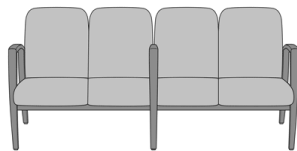

Valentia Bariatric

Valentia Bariatric Guest
Chair

Model: VLG112J0

34W 26D 36H

26AH

Valentia Glider

Valentia Glider

Model: VLGL1

Valentia Guest / Multi-Use

Valentia Guest Chair
Model: VLG111
24W 26D 35H
26AH

Valentia Wallsaver Guest
Chair
Model: VLWG2
24W 27D 35H
26AH

Valentia Wallsaver Guest
Chair, with Upholstered
Panels
Model: VLWG2UP
25W 27D 35H
26AH

26AH

Valentia Tandem, 3-Seater Gang

Model: VLGE

67.5W 29.5D 37H

26AH

Valentia Tandem, 4-Seater Spanned with Center Arm

Model: VLGF

84.75W 29.5D 37H

26AH

Valentia Tandem, 4-Seater Gang

Model: VLGG

89W 29.5D 37H

26AH

Valentia Tandem Bariatric, Single-Seater

Model: VLJ

34.25W 29.5D 37H