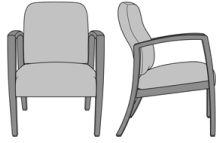

Valentia Bariatric

Valentia Bariatric Guest
Chair

Model: VLG112J0

34W 26D 36H

26AH

Valentia Glider

Valentia Glider

Model: VLGL1

30W 32D 43H

26AH

Valentia Resident

Valentia Patient Chair
Model: VLR02
24W 25.5D 40H
26AH

Valentia Wallsaver Patient
Chair, Square Back
Model: VLWS2
24W 27.5D 40H
26AH

Valentia Wallsaver Patient
Chair, Square Back,
Upholstered Panel
Model: VLWS2UP
25W 27.5D 40H
26AH

Valentia Wallsaver Patient
Chair, Tapered Back
Model: VLWS9
24W 27.5D 40H
26AH

Valentia Wallsaver Patient
Chair, Tapered Back,
Upholstered Panel
Model: VLWS9UP
25W 27.5D 40H
26AH

Valentia Motion Chair, with
Upholstered Panels
Model: VLR12UP
26W 30.5D 40.5H
26AH

Valentia Guest / Multi-Use

Valentia Guest Chair
Model: VLG111
24W 26D 35H
26AH

Valentia Wallsaver Guest
Chair
Model: VLWG2
24W 27D 35H
26AH

Valentia Wallsaver Guest
Chair, with Upholstered
Panels
Model: VLWG2UP
25W 27D 35H
26AH