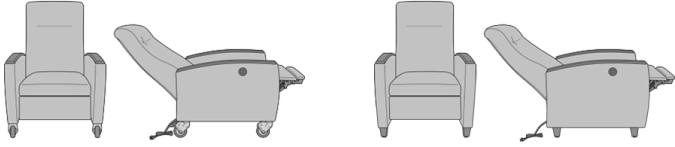

Valentia Motorized Recliner

Valentia Motorized Recliner,
with Front Non-Locking &
Back Locking Casters
Model: VLRC1
31W 36D 42H
26AH 66Ext. Depth

Valentia Motorized Recliner,
without Casters
Model: VLRC2
31W 36D 42H
26AH 66Ext. Depth

Valentia Bariatric

Valentia Bariatric Guest
Chair

Model: VLG112J0

34W 26D 36H

26AH

Valentia Glider

Valentia Glider

Model: VLGL1

26AH

Valentia Tandem, 4-Seater Gang

Model: VLGG

89W 29.5D 37H

26AH

Valentia Tandem Bariatric, Single-Seater

Model: VLJ

34.25W 29.5D 37H