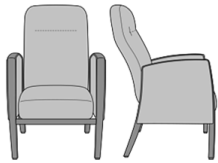

Valentia Bariatric

Valentia Bariatric Guest
Chair

Model: VLG112J0

34W 26D 36H

26AH

Valentia Glider

Valentia Glider

Model: VLGL1

30W 32D 43H

26AH

Valentia Resident

Valentia Patient Chair
Model: VLR02
24W 25.5D 40H
26AH

Valentia Wallsaver Patient
Chair, Square Back
Model: VLWS2
24W 27.5D 40H
26AH

Valentia Wallsaver Patient
Chair, Square Back,
Upholstered Panel
Model: VLWS2UP
25W 27.5D 40H
26AH

Valentia Wallsaver Patient
Chair, Tapered Back
Model: VLWS9
24W 27.5D 40H
26AH

Valentia Wallsaver Patient
Chair, Tapered Back,
Upholstered Panel
Model: VLWS9UP
25W 27.5D 40H
26AH

Valentia Motion Chair, with
Upholstered Panels
Model: VLR12UP
26W 30.5D 40.5H
26AH

Valentia Guest / Multi-Use

Valentia Guest Chair
Model: VLG111
24W 26D 35H
26AH

Valentia Wallsaver Guest
Chair
Model: VLWG2
24W 27D 35H
26AH

Valentia Wallsaver Guest
Chair, with Upholstered
Panels
Model: VLWG2UP
25W 27D 35H
26AH