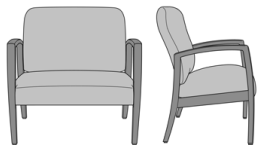

Valentia Motorized Recliner

Valentia Motorized Recliner,
with Front Non-Locking &
Back Locking Casters
Model: VLRC1
31W 36D 42H
26AH 66Ext. Depth

Valentia Motorized Recliner,
without Casters
Model: VLRC2
31W 36D 42H
26AH 66Ext. Depth

Valentia Bariatric

Valentia Bariatric Guest
Chair

Model: VLG112J0

34W 26D 36H

26AH

Valentia Glider

Valentia Glider

Model: VLGL1

Valentia Guest / Multi-Use

Valentia Guest Chair
Model: VLG111
24W 26D 35H
26AH

Valentia Wallsaver Guest
Chair
Model: VLWG2
24W 27D 35H
26AH

Valentia Wallsaver Guest
Chair, with Upholstered
Panels
Model: VLWG2UP
25W 27D 35H
26AH