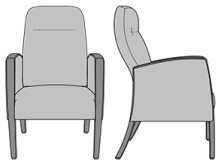

Valentia Bariatric

Valentia Bariatric Guest
Chair

Model: VLG112J0

34W 26D 36H

26AH

Valentia Glider

Valentia Glider

Model: VLGL1

30W 32D 43H

26AH

Valentia Resident

Valentia Patient Chair
Model: VLR02
24W 25.5D 40H
26AH

Valentia Wallsaver Patient
Chair, Square Back
Model: VLWS2
24W 27.5D 40H
26AH

Valentia Wallsaver Patient
Chair, Square Back,
Upholstered Panel
Model: VLWS2UP
25W 27.5D 40H
26AH

Valentia Wallsaver Patient
Chair, Tapered Back
Model: VLWS9
24W 27.5D 40H
26AH

Valentia Wallsaver Patient
Chair, Tapered Back,
Upholstered Panel
Model: VLWS9UP
25W 27.5D 40H
26AH

Valentia Motion Chair, with
Upholstered Panels
Model: VLR12UP
26W 30.5D 40.5H
26AH

Valentia Guest / Multi-Use

Valentia Guest Chair
Model: VLG111
24W 26D 35H
26AH

Valentia Wallsaver Guest
Chair
Model: VLWG2
24W 27D 35H
26AH

Valentia Wallsaver Guest
Chair, with Upholstered
Panels
Model: VLWG2UP
25W 27D 35H
26AH