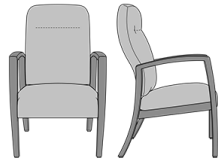

Valentia Bariatric

Valentia Bariatric Guest
Chair

Model: VLG112J0

34W 26D 36H

26AH

Valentia Glider

Valentia Glider

Model: VLGL1

30W 32D 43H

26AH

Valentia Resident

Valentia Patient Chair
Model: VLR02
24W 25.5D 40H
26AH

Valentia Wallsaver Patient
Chair, Square Back
Model: VLWS2
24W 27.5D 40H
26AH

Valentia Wallsaver Patient
Chair, Square Back,
Upholstered Panel
Model: VLWS2UP
25W 27.5D 40H
26AH

Valentia Wallsaver Patient
Chair, Tapered Back
Model: VLWS9
24W 27.5D 40H
26AH

Valentia Wallsaver Patient
Chair, Tapered Back,
Upholstered Panel
Model: VLWS9UP
25W 27.5D 40H
26AH

Valentia Motion Chair, with
Upholstered Panels
Model: VLR12UP
26W 30.5D 40.5H
26AH

Valentia Guest / Multi-Use

Valentia Guest Chair
Model: VLG111
24W 26D 35H
26AH

Valentia Wallsaver Guest
Chair
Model: VLWG2
24W 27D 35H
26AH

Valentia Wallsaver Guest
Chair, with Upholstered
Panels
Model: VLWG2UP
25W 27D 35H
26AH