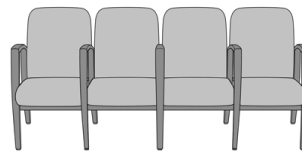

Valentia Tandem, 4-Seater Gang

Model: VLGG

89W 29.5D 37H

26AH