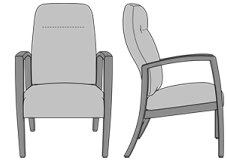

Valentia Bariatric

Valentia Bariatric Guest
Chair

Model: VLG112J0

34W 26D 36H

26AH

Valentia Glider

Valentia Glider

Model: VLGL1

30W 32D 43H

26AH

Valentia Resident

Valentia Patient Chair
Model: VLR02
24W 25.5D 40H
26AH

Valentia Wallsaver Patient
Chair, Square Back
Model: VLWS2
24W 27.5D 40H
26AH

Valentia Wallsaver Patient
Chair, Square Back,
Upholstered Panel
Model: VLWS2UP
25W 27.5D 40H
26AH

Valentia Wallsaver Patient
Chair, Tapered Back
Model: VLWS9
24W 27.5D 40H
26AH

Valentia Wallsaver Patient
Chair, Tapered Back,
Upholstered Panel
Model: VLWS9UP
25W 27.5D 40H
26AH

Valentia Motion Chair, with
Upholstered Panels
Model: VLR12UP
26W 30.5D 40.5H
26AH

Valentia Guest / Multi-Use

Valentia Guest Chair
Model: VLG111
24W 26D 35H
26AH

Valentia Wallsaver Guest
Chair
Model: VLWG2
24W 27D 35H
26AH

Valentia Wallsaver Guest
Chair, with Upholstered
Panels
Model: VLWG2UP
25W 27D 35H
26AH