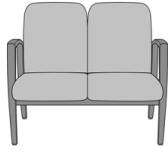

Valentia Tandem, 2-Seater Spanned

Model: VLGB

43.5W 29.5D 37H

26AH