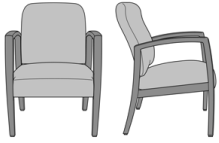

# Valentia Bariatric

Valentia Bariatric Guest  
Chair

Model: VLG112J0

34W 26D 36H

26AH

# Valentia Guest / Multi-Use

Valentia Guest Chair  
Model: VLG111  
24W 26D 35H  
26AH

Valentia Wallsaver Guest  
Chair  
Model: VLWG2  
24W 27D 35H  
26AH

Valentia Wallsaver Guest  
Chair, with Upholstered  
Panels  
Model: VLWG2UP  
25W 27D 35H  
26AH