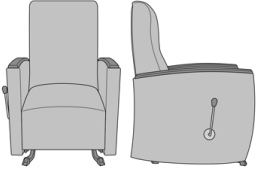

Valentia Glider

Valentia Glider

Model: VLGL1

30W 32D 43H

26AH