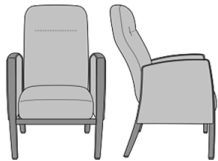

## Valentia Resident

Valentia Patient Chair  
Model: VLR02  
24W 25.5D 40H  
26AH

Valentia Wallsaver Patient  
Chair, Square Back  
Model: VLWS2  
24W 27.5D 40H  
26AH

Valentia Wallsaver Patient  
Chair, Square Back,  
Upholstered Panel  
Model: VLWS2UP  
25W 27.5D 40H  
26AH

Valentia Wallsaver Patient  
Chair, Tapered Back  
Model: VLWS9  
24W 27.5D 40H  
26AH

Valentia Wallsaver Patient  
Chair, Tapered Back,  
Upholstered Panel  
Model: VLWS9UP  
25W 27.5D 40H  
26AH

Valentia Motion Chair, with  
Upholstered Panels  
Model: VLR12UP  
26W 30.5D 40.5H  
26AH

# Valentia Bariatric

Valentia Bariatric Guest  
Chair

Model: VLG112J0

34W 26D 36H

26AH