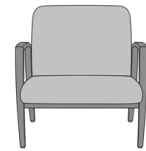

26AH

Valentia Tandem, 4-Seater Gang

Model: VLGG

89W 29.5D 37H

26AH

Valentia Tandem Bariatric, Single-Seater

Model: VLJ

34.25W 29.5D 37H