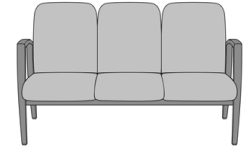

# Valentia Guest / Multi-Use

Valentia Guest Chair  
Model: VLG111  
24W 26D 35H  
26AH

Valentia Wallsaver Guest  
Chair  
Model: VLWG2  
24W 27D 35H  
26AH

Valentia Wallsaver Guest  
Chair, with Upholstered  
Panels  
Model: VLWG2UP  
25W 27D 35H  
26AH

26AH

Valentia Tandem, 2-Seater Gang

Model: VLGC

45.5W 29.5D 37H

26AH

Valentia Tandem, 3-Seater Spanned

Model: VLGD

63W 29.5D 37H