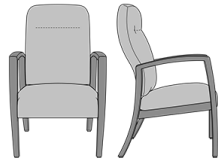

## Valentia Resident

Valentia Patient Chair  
Model: VLR02  
24W 25.5D 40H  
26AH

Valentia Wallsaver Patient  
Chair, Square Back  
Model: VLWS2  
24W 27.5D 40H  
26AH

Valentia Wallsaver Patient  
Chair, Square Back,  
Upholstered Panel  
Model: VLWS2UP  
25W 27.5D 40H  
26AH

Valentia Wallsaver Patient  
Chair, Tapered Back  
Model: VLWS9  
24W 27.5D 40H  
26AH

Valentia Wallsaver Patient  
Chair, Tapered Back,  
Upholstered Panel  
Model: VLWS9UP  
25W 27.5D 40H  
26AH

Valentia Motion Chair, with  
Upholstered Panels  
Model: VLR12UP  
26W 30.5D 40.5H  
26AH

# Valentia Bariatric

Valentia Bariatric Guest  
Chair

Model: VLG112J0

34W 26D 36H

26AH

# Valentia Guest / Multi-Use

Valentia Guest Chair  
Model: VLG111  
24W 26D 35H  
26AH

Valentia Wallsaver Guest  
Chair  
Model: VLWG2  
24W 27D 35H  
26AH

Valentia Wallsaver Guest  
Chair, with Upholstered  
Panels  
Model: VLWG2UP  
25W 27D 35H  
26AH