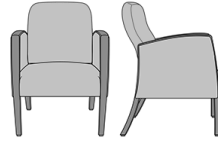

# Valentia Bariatric

Valentia Bariatric Guest  
Chair

Model: VLG112J0

34W 26D 36H

26AH

# Valentia Guest / Multi-Use

Valentia Guest Chair  
Model: VLG111  
24W 26D 35H  
26AH

Valentia Wallsaver Guest  
Chair  
Model: VLWG2  
24W 27D 35H  
26AH

Valentia Wallsaver Guest  
Chair, with Upholstered  
Panels  
Model: VLWG2UP  
25W 27D 35H  
26AH