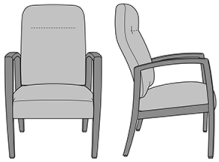

## Valentia Resident

Valentia Patient Chair  
Model: VLR02  
24W 25.5D 40H  
26AH

Valentia Wallsaver Patient  
Chair, Square Back  
Model: VLWS2  
24W 27.5D 40H  
26AH

Valentia Wallsaver Patient  
Chair, Square Back,  
Upholstered Panel  
Model: VLWS2UP  
25W 27.5D 40H  
26AH

Valentia Wallsaver Patient  
Chair, Tapered Back  
Model: VLWS9  
24W 27.5D 40H  
26AH

Valentia Wallsaver Patient  
Chair, Tapered Back,  
Upholstered Panel  
Model: VLWS9UP  
25W 27.5D 40H  
26AH

Valentia Motion Chair, with  
Upholstered Panels  
Model: VLR12UP  
26W 30.5D 40.5H  
26AH

# Valentia Bariatric

Valentia Bariatric Guest  
Chair

Model: VLG112J0

34W 26D 36H

26AH