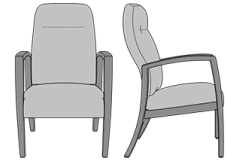

## Valentia Resident

Valentia Patient Chair  
Model: VLR02  
24W 25.5D 40H  
26AH

Valentia Wallsaver Patient  
Chair, Square Back  
Model: VLWS2  
24W 27.5D 40H  
26AH

Valentia Wallsaver Patient  
Chair, Square Back,  
Upholstered Panel  
Model: VLWS2UP  
25W 27.5D 40H  
26AH

Valentia Wallsaver Patient  
Chair, Tapered Back  
Model: VLWS9  
24W 27.5D 40H  
26AH

Valentia Wallsaver Patient  
Chair, Tapered Back,  
Upholstered Panel  
Model: VLWS9UP  
25W 27.5D 40H  
26AH

Valentia Motion Chair, with  
Upholstered Panels  
Model: VLR12UP  
26W 30.5D 40.5H  
26AH

# Valentia Bariatric

Valentia Bariatric Guest  
Chair

Model: VLG112J0

34W 26D 36H

26AH

# Valentia Guest / Multi-Use

Valentia Guest Chair  
Model: VLG111  
24W 26D 35H  
26AH

Valentia Wallsaver Guest  
Chair  
Model: VLWG2  
24W 27D 35H  
26AH

Valentia Wallsaver Guest  
Chair, with Upholstered  
Panels  
Model: VLWG2UP  
25W 27D 35H  
26AH