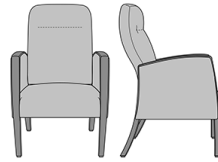

## Valentia Resident

Valentia Patient Chair  
Model: VLR02  
24W 25.5D 40H  
26AH

Valentia Wallsaver Patient  
Chair, Square Back  
Model: VLWS2  
24W 27.5D 40H  
26AH

Valentia Wallsaver Patient  
Chair, Square Back,  
Upholstered Panel  
Model: VLWS2UP  
25W 27.5D 40H  
26AH

Valentia Wallsaver Patient  
Chair, Tapered Back  
Model: VLWS9  
24W 27.5D 40H  
26AH

Valentia Wallsaver Patient  
Chair, Tapered Back,  
Upholstered Panel  
Model: VLWS9UP  
25W 27.5D 40H  
26AH

Valentia Motion Chair, with  
Upholstered Panels  
Model: VLR12UP  
26W 30.5D 40.5H  
26AH

# Valentia Bariatric

Valentia Bariatric Guest  
Chair

Model: VLG112J0

34W 26D 36H

26AH