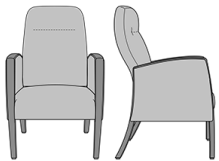

## Valentia Resident

Valentia Patient Chair  
Model: VLR02  
24W 25.5D 40H  
26AH

Valentia Wallsaver Patient  
Chair, Square Back  
Model: VLWS2  
24W 27.5D 40H  
26AH

Valentia Wallsaver Patient  
Chair, Square Back,  
Upholstered Panel  
Model: VLWS2UP  
25W 27.5D 40H  
26AH

Valentia Wallsaver Patient  
Chair, Tapered Back  
Model: VLWS9  
24W 27.5D 40H  
26AH

Valentia Wallsaver Patient  
Chair, Tapered Back,  
Upholstered Panel  
Model: VLWS9UP  
25W 27.5D 40H  
26AH

Valentia Motion Chair, with  
Upholstered Panels  
Model: VLR12UP  
26W 30.5D 40.5H  
26AH

# Valentia Bariatric

Valentia Bariatric Guest  
Chair

Model: VLG112J0

34W 26D 36H

26AH

# Valentia Guest / Multi-Use

Valentia Guest Chair  
Model: VLG111  
24W 26D 35H  
26AH

Valentia Wallsaver Guest  
Chair  
Model: VLWG2  
24W 27D 35H  
26AH

Valentia Wallsaver Guest  
Chair, with Upholstered  
Panels  
Model: VLWG2UP  
25W 27D 35H  
26AH