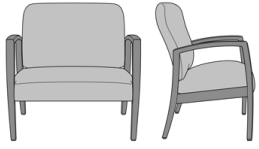

## Valentia Resident

Valentia Patient Chair  
Model: VLR02  
24W 25.5D 40H  
26AH

Valentia Wallsaver Patient  
Chair, Square Back  
Model: VLWS2  
24W 27.5D 40H  
26AH

Valentia Wallsaver Patient  
Chair, Square Back,  
Upholstered Panel  
Model: VLWS2UP  
25W 27.5D 40H  
26AH

Valentia Wallsaver Patient  
Chair, Tapered Back  
Model: VLWS9  
24W 27.5D 40H  
26AH

Valentia Wallsaver Patient  
Chair, Tapered Back,  
Upholstered Panel  
Model: VLWS9UP  
25W 27.5D 40H  
26AH

Valentia Motion Chair, with  
Upholstered Panels  
Model: VLR12UP  
26W 30.5D 40.5H  
26AH

# Valentia Glider

Valentia Glider

Model: VLGL1

30W 32D 43H

26AH

# Valentia Bariatric

Valentia Bariatric Guest  
Chair

Model: VLG112J0

34W 26D 36H

26AH