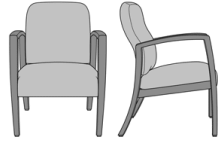

# Valentia Bariatric

Valentia Bariatric Guest  
Chair

Model: VLG112J0

34W 26D 36H

26AH

# Valentia Guest / Multi-Use

Valentia Guest Chair  
Model: VLG111  
24W 26D 35H  
26AH

Valentia Wallsaver Guest  
Chair  
Model: VLWG2  
24W 27D 35H  
26AH

Valentia Wallsaver Guest  
Chair, with Upholstered  
Panels  
Model: VLWG2UP  
25W 27D 35H  
26AH