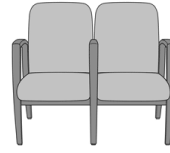

Valentia Tandem, 2-Seater Gang

Model: VLGC

45.5W 29.5D 37H

26AH