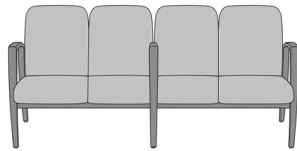

26AH

Valentia Tandem, 3-Seater Gang

Model: VLGE

67.5W 29.5D 37H

26AH

Valentia Tandem, 4-Seater Spanned with Center Arm

Model: VLGF

84.75W 29.5D 37H