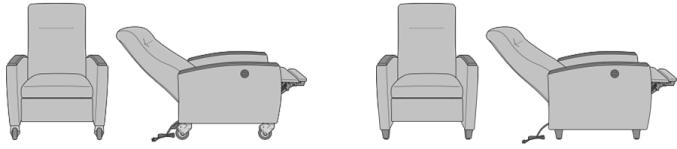

Valentia Wallsaver Patient  
Chair, Tapered Back  
Model: VLWS9  
24W 27.5D 40H  
26AH

Valentia Wallsaver Patient  
Chair, Tapered Back,  
Upholstered Panel  
Model: VLWS9UP  
25W 27.5D 40H  
26AH

Valentia Motion Chair, with  
Upholstered Panels  
Model: VLR12UP  
26W 30.5D 40.5H  
26AH

# Valentia Glider

Valentia Glider

Model: VLGL1

30W 32D 43H

26AH

# Valentia Motorized Recliner

Valentia Motorized Recliner,  
with Front Non-Locking &  
Back Locking Casters  
Model: VLRC1  
31W 36D 42H  
26AH 66Ext. Depth

Valentia Motorized Recliner,  
without Casters  
Model: VLRC2  
31W 36D 42H  
26AH 66Ext. Depth

# Valentia Bariatric

Valentia Bariatric Guest  
Chair

Model: VLG112J0

34W 26D 36H

26AH