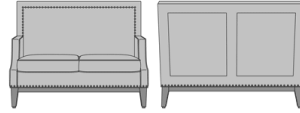

Valverde Lounge

Valverde Lounge Chair,
without Diamond Back Insert
Model: VLV10
28.5W 32D 40H
25AH

Valverde Lounge Chair, with
Diamond Back Insert
Model: VLV11
28.5W 32D 40H
25AH

Valverde Love Seat, No
Decorative Back Detail
Model: VLV20
52.5W 32D 40H
25AH

Valverde Love Seat, with
Decorative Back Detail
Model: VLV21
52.5W 32D 40H
25AH