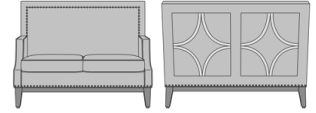

Valverde Lounge

Valverde Lounge Chair,
without Diamond Back Insert
Model: VLV10
28.5W 32D 40H
25AH

Valverde Lounge Chair, with
Diamond Back Insert
Model: VLV11
28.5W 32D 40H
25AH

Valverde Love Seat, No
Decorative Back Detail
Model: VLV20
52.5W 32D 40H
25AH

Valverde Love Seat, with
Decorative Back Detail
Model: VLV21
52.5W 32D 40H
25AH