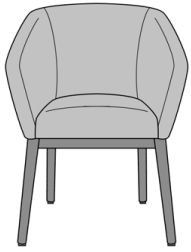

kwalu.

Varallo Guest

Varallo Guest Chair

Model: VLLGS1111

24W 24.75D 33.5H

26AH