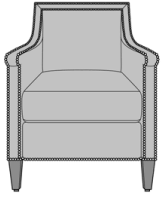

kwalu.

Vinovo Lounge

Vinovo Lounge Chair

Model: VNV1111

28.5W 32D 35H

25AH