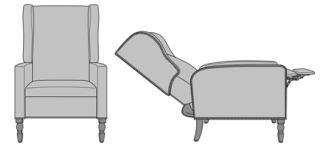

Zevio Recliner

Zevio Wing Back Recliner,
Slope Wing, Shaker Legs,
without Nail Head Detail
Model: ZERCL1A1
30W 32D 45H
25AH 67Ext. Depth

Zevio Wing Back Recliner,
Slope Wing, Shaker Legs,
with Nail Head Detail
Model: ZERCL1A2
30W 32D 45H
25AH 67Ext. Depth

Zevio Wing Back Recliner,
Slope Wing, Federal Legs,
without Nail Head Detail
Model: ZERCL1B1
30W 32D 45H
25AH 67Ext. Depth

Zevio Wing Back Recliner,
Slope Wing, Federal Legs,
with Nail Head Detail
Model: ZERCL1B2
30W 32D 45H
25AH 67Ext. Depth