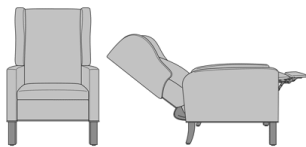

Zevio Recliner

Zevio Wing Back Recliner,
Slope Wing, Shaker Legs,
without Nail Head Detail
Model: ZERCL1A1
30W 32D 45H
25AH 67Ext. Depth

Zevio Wing Back Recliner,
Slope Wing, Shaker Legs,
with Nail Head Detail
Model: ZERCL1A2
30W 32D 45H
25AH 67Ext. Depth

Zevio Wing Back Recliner,
Slope Wing, Federal Legs,
without Nail Head Detail
Model: ZERCL1B1
30W 32D 45H
25AH 67Ext. Depth

Zevio Wing Back Recliner,
Slope Wing, Federal Legs,
with Nail Head Detail
Model: ZERCL1B2
30W 32D 45H
25AH 67Ext. Depth