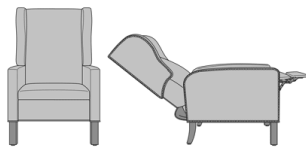

Zevio Wing Back Recliner,
Slope Wing, Chippendale
Legs, with Nail Head Detail
Model: ZERCL1C2
30W 32D 45H
25AH 67Ext. Depth