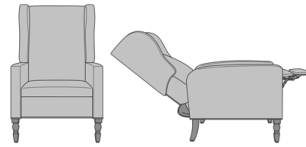

Zevio Recliner

Zevio Wing Back Recliner,
Slope Wing, Shaker Legs,
without Nail Head Detail
Model: ZERCL1A1
30W 32D 45H
25AH 67Ext. Depth

Zevio Wing Back Recliner,
Slope Wing, Shaker Legs,
with Nail Head Detail
Model: ZERCL1A2
30W 32D 45H
25AH 67Ext. Depth

Zevio Wing Back Recliner,
Slope Wing, Federal Legs,
without Nail Head Detail
Model: ZERCL1B1
30W 32D 45H
25AH 67Ext. Depth

Zevio Wing Back Recliner,
Slope Wing, Federal Legs,
with Nail Head Detail
Model: ZERCL1B2
30W 32D 45H
25AH 67Ext. Depth