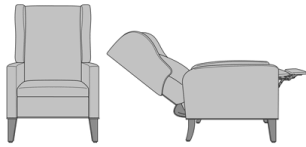

Zevio Recliner

Zevio Wing Back Recliner,
Slope Wing, Shaker Legs,
without Nail Head Detail
Model: ZERCL1A1
30W 32D 45H
25AH 67Ext. Depth

Zevio Wing Back Recliner,
Slope Wing, Shaker Legs,
with Nail Head Detail
Model: ZERCL1A2
30W 32D 45H
25AH 67Ext. Depth

Zevio Wing Back Recliner,
Slope Wing, Federal Legs,
without Nail Head Detail
Model: ZERCL1B1
30W 32D 45H
25AH 67Ext. Depth

Zevio Wing Back Recliner,
Slope Wing, Federal Legs,
with Nail Head Detail
Model: ZERCL1B2
30W 32D 45H
25AH 67Ext. Depth