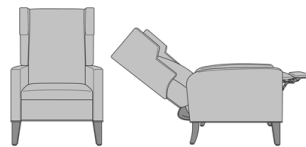

Zevio Recliner

Zevio Wing Back Recliner,
Slope Wing, Shaker Legs,
without Nail Head Detail
Model: ZERCL1A1
30W 32D 45H
25AH 67Ext. Depth

Zevio Wing Back Recliner,
Slope Wing, Shaker Legs,
with Nail Head Detail
Model: ZERCL1A2
30W 32D 45H
25AH 67Ext. Depth

Zevio Wing Back Recliner,
Slope Wing, Federal Legs,
without Nail Head Detail
Model: ZERCL1B1
30W 32D 45H
25AH 67Ext. Depth

Zevio Wing Back Recliner,
Slope Wing, Federal Legs,
with Nail Head Detail
Model: ZERCL1B2
30W 32D 45H
25AH 67Ext. Depth

Zevio Wing Back Recliner,
Slope Wing, Chippendale
Legs, without Nail Head
Detail
Model: ZERCL1C1
30W 32D 45H
25AH 67Ext. Depth

Zevio Wing Back Recliner,
Slope Wing, Chippendale
Legs, with Nail Head Detail
Model: ZERCL1C2
30W 32D 45H
25AH 67Ext. Depth