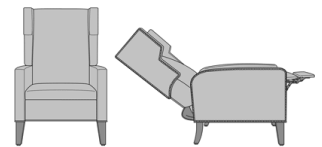

Zevio Wing Back Recliner,
Tuxedo Wing, Shaker Legs,
with Nail Head Detail
Model: ZERCL2A2
30W 32D 45H
25AH 67Ext. Depth