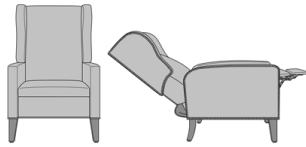

Zevio Recliner

Zevio Wing Back Recliner,
Slope Wing, Shaker Legs,
without Nail Head Detail
Model: ZERCL1A1
30W 32D 45H
25AH 67Ext. Depth

Zevio Wing Back Recliner,
Slope Wing, Shaker Legs,
with Nail Head Detail
Model: ZERCL1A2
30W 32D 45H
25AH 67Ext. Depth

Zevio Wing Back Recliner,
Slope Wing, Federal Legs,
without Nail Head Detail
Model: ZERCL1B1
30W 32D 45H
25AH 67Ext. Depth

Zevio Wing Back Recliner,
Slope Wing, Federal Legs,
with Nail Head Detail
Model: ZERCL1B2
30W 32D 45H
25AH 67Ext. Depth