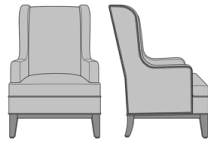

Model: ZERCL2C2

30W 32D 45H

25AH 67Ext. Depth

Zevio Lounge

Zevio Wing Back Lounge Chair, Slope Arm, Shaker Leg, without Nail Head Detail

Model: ZE11A1
29.5W 31.5D 43H
25AH

Zevio Wing Back Lounge Chair, Slope Arm, Shaker Leg, Nail Head Detail Arms

Model: ZE11A2
29.5W 31.5D 43H
25AH

Zevio Wing Back Lounge Chair, Slope Arm, Shaker Leg, Nail Head Detail Base

Model: ZE11A3
29.5W 31.5D 43H
25AH

Zevio Wing Back Lounge Chair, Slope Arm, Shaker Leg, Nail Head Detail Arms & Base