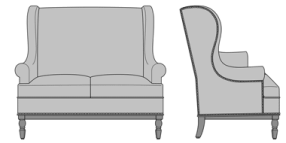

Zevio Wing Back Love Seat,
Scroll Arm, Federal Leg, Nail
Head Detail Arms & Base
Model: ZE23B4
53.5W 31.5D 43H
25AH