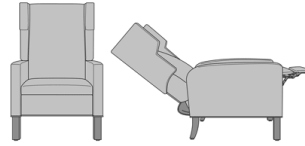

Zevio Wing Back Recliner,
Tuxedo Wing, Chippendale
Legs, without Nail Head
Detail

Model: ZERCL2C1

30W 32D 45H

25AH 67Ext. Depth