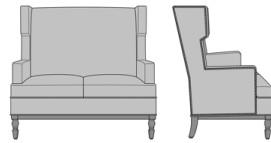

Zevio Wing Back Love Seat,
Tuxedo Arm, Federal Leg,
Nail Head Detail Arms
Model: ZE22B2
53.5W 31.5D 43H
25AH