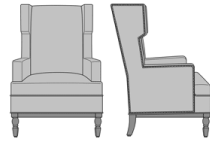

Zevio Wing Back Lounge Chair, Tuxedo Arm, Federal Leg, Nail Head Detail Arms
Model: ZE12B2
29.5W 31.5D 43H
25AH