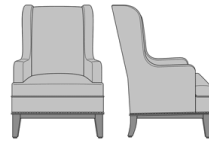

Model: ZERCL2C2

30W 32D 45H

25AH 67Ext. Depth

Zevio Lounge

Zevio Wing Back Lounge Chair, Slope Arm, Shaker Leg, without Nail Head Detail

Model: ZE11A1
29.5W 31.5D 43H
25AH

Zevio Wing Back Lounge Chair, Slope Arm, Shaker Leg, Nail Head Detail Arms

Model: ZE11A2
29.5W 31.5D 43H
25AH

Zevio Wing Back Lounge Chair, Slope Arm, Shaker Leg, Nail Head Detail Base

Model: ZE11A3
29.5W 31.5D 43H
25AH

Zevio Wing Back Lounge Chair, Slope Arm, Shaker Leg, Nail Head Detail Arms & Base