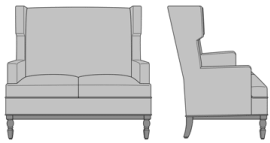

Zevio Wing Back Love Seat,
Tuxedo Arm, Federal Leg,
without Nail Head Detail
Model: ZE22B1
53.5W 31.5D 43H
25AH