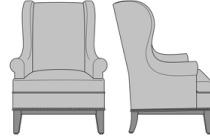

Zevio Wing Back Lounge Chair, Tuxedo Arm, Chippendale Leg, Nail Head Detail Base
 Model: ZE12C3
 29.5W 31.5D 43H
 25AH

Zevio Wing Back Lounge Chair, Tuxedo Arm, Chippendale Leg, Nail Head Detail Arms & Base
 Model: ZE12C4
 29.5W 31.5D 43H
 25AH

Zevio Wing Back Lounge Chair, Scroll Arm, Shaker Leg, without Nail Head Detail
 Model: ZE13A1
 33.5W 31.5D 43H
 25AH

Zevio Wing Back Lounge Chair, Scroll Arm, Shaker Leg, Nail Head Detail Arms
 Model: ZE13A2
 33.5W 31.5D 43H
 25AH