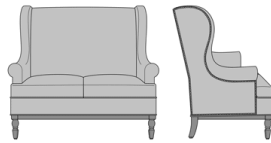

Zevio Wing Back Love Seat,
Scroll Arm, Federal Leg, Nail
Head Detail Arms
Model: ZE23B2
53.5W 31.5D 43H
25AH