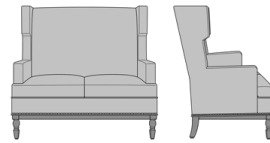

Zevio Wing Back Love Seat,
Tuxedo Arm, Federal Leg,
Nail Head Detail Base
Model: ZE22B3
53.5W 31.5D 43H
25AH