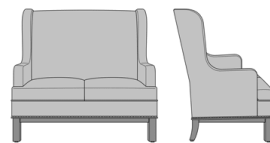

Zevio Wing Back Love Seat,
Slope Arm, Shaker Leg,
without Nail Head Detail
Model: ZE21A1
53.5W 31.5D 43H
25AH

Zevio Wing Back Love Seat,
Slope Arm, Shaker Leg, Nail
Head Detail Arms
Model: ZE21A2
53.5W 31.5D 43H
25AH

Zevio Wing Back Love Seat,
Slope Arm, Shaker Leg, Nail
Head Detail Base
Model: ZE21A3
53.5W 31.5D 43H
25AH

Zevio Wing Back Love Seat,
Slope Arm, Shaker Leg, Nail
Head Detail Arms & Base
Model: ZE21A4
53.5W 31.5D 43H
25AH

Zevio Wing Back Love Seat,
Slope Arm, Federal Leg,
without Nail Head Detail
Model: ZE21B1
53.5W 31.5D 43H
25AH

Zevio Wing Back Love Seat,
Slope Arm, Federal Leg, Nail
Head Detail Arms
Model: ZE21B2
53.5W 31.5D 43H
25AH

Zevio Wing Back Love Seat,
Slope Arm, Federal Leg, Nail
Head Detail Base
Model: ZE21B3
53.5W 31.5D 43H
25AH

Zevio Wing Back Love Seat,
Slope Arm, Federal Leg, Nail
Head Detail Arms & Base
Model: ZE21B4
53.5W 31.5D 43H
25AH