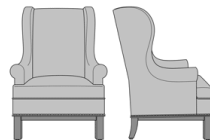

Zevio Wing Back Lounge Chair, Scroll Arm, Federal Leg, without Nail Head Detail
 Model: ZE13B1
 33.5W 31.5D 43H
 25AH

Zevio Wing Back Lounge Chair, Scroll Arm, Federal Leg, Nail Head Detail Arms
 Model: ZE13B2
 33.5W 31.5D 43H
 25AH

Zevio Wing Back Lounge Chair, Scroll Arm, Federal Leg, Nail Head Detail Base
 Model: ZE13B3
 33.5W 31.5D 43H
 25AH

Zevio Wing Back Lounge Chair, Scroll Arm, Federal Leg, Nail Head Detail Arms & Base
 Model: ZE13B4
 33.5W 31.5D 43H
 25AH

Zevio Wing Back Lounge Chair, Scroll Arm, Chippendale Leg, without Nail Head Detail
 Model: ZE13C1
 33.5W 31.5D 43H
 25AH

Zevio Wing Back Lounge Chair, Scroll Arm, Chippendale Leg, Nail Head Detail Arms
 Model: ZE13C2
 33.5W 31.5D 43H
 25AH