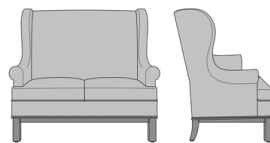

Zevio Wing Back Love Seat,
Scroll Arm, Chippendale Leg,
Nail Head Detail Base
Model: ZE23C3
53.5W 31.5D 43H
25AH