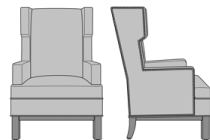

Zevio Wing Back Lounge Chair, Tuxedo Arm, Shaker Leg, without Nail Head Detail
Model: ZE12A1
29.5W 31.5D 43H
25AH

Zevio Wing Back Lounge Chair, Tuxedo Arm, Shaker Leg, Nail Head Detail Arms
Model: ZE12A2
29.5W 31.5D 43H
25AH

Zevio Wing Back Lounge Chair, Tuxedo Arm, Shaker Leg, Nail Head Detail Base
Model: ZE12A3
29.5W 31.5D 43H
25AH

Zevio Wing Back Lounge Chair, Tuxedo Arm, Shaker Leg, Nail Head Detail Arms & Base
Model: ZE12A4
29.5W 31.5D 43H
25AH

Zevio Wing Back Lounge Chair, Tuxedo Arm, Federal Leg, without Nail Head Detail
Model: ZE12B1
29.5W 31.5D 43H
25AH

Zevio Wing Back Lounge Chair, Tuxedo Arm, Federal Leg, Nail Head Detail Arms
Model: ZE12B2
29.5W 31.5D 43H
25AH

Zevio Wing Back Lounge Chair, Tuxedo Arm, Federal Leg, Nail Head Detail Base
Model: ZE12B3
29.5W 31.5D 43H
25AH

Zevio Wing Back Lounge Chair, Tuxedo Arm, Federal Leg, Nail Head Detail Arms & Base
Model: ZE12B4
29.5W 31.5D 43H
25AH