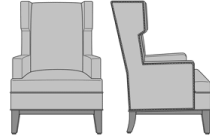

Zevio Wing Back Lounge Chair, Tuxedo Arm, Shaker Leg, Nail Head Detail Arms
Model: ZE12A2
29.5W 31.5D 43H
25AH