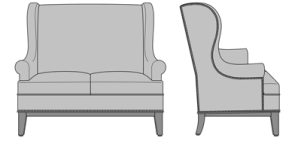

Zevio Wing Back Love Seat,
Tuxedo Arm, Chippendale
Leg, Nail Head Detail Arms &
Base
Model: ZE22C4
53.5W 31.5D 43H
25AH

Zevio Wing Back Love Seat,
Scroll Arm, Shaker Leg, Nail
Head Detail Arms & Base
Model: ZE23A4
53.5W 31.5D 43H
25AH