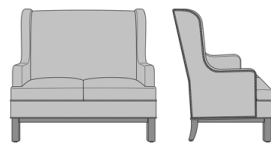

Zevio Wing Back Love Seat,
Slope Arm, Shaker Leg,
without Nail Head Detail
Model: ZE21A1
53.5W 31.5D 43H
25AH

Zevio Wing Back Love Seat,
Slope Arm, Shaker Leg, Nail
Head Detail Arms
Model: ZE21A2
53.5W 31.5D 43H
25AH

Zevio Wing Back Love Seat,
Slope Arm, Shaker Leg, Nail
Head Detail Base
Model: ZE21A3
53.5W 31.5D 43H
25AH

Zevio Wing Back Love Seat,
Slope Arm, Shaker Leg, Nail
Head Detail Arms & Base
Model: ZE21A4
53.5W 31.5D 43H
25AH

Zevio Wing Back Love Seat,
Slope Arm, Federal Leg,
without Nail Head Detail
Model: ZE21B1
53.5W 31.5D 43H
25AH

Zevio Wing Back Love Seat,
Slope Arm, Federal Leg, Nail
Head Detail Arms
Model: ZE21B2
53.5W 31.5D 43H
25AH

Zevio Wing Back Love Seat,
Slope Arm, Federal Leg, Nail
Head Detail Base
Model: ZE21B3
53.5W 31.5D 43H
25AH

Zevio Wing Back Love Seat,
Slope Arm, Federal Leg, Nail
Head Detail Arms & Base
Model: ZE21B4
53.5W 31.5D 43H
25AH