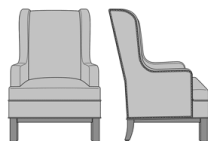

Model: ZE11A4
29.5W 31.5D 43H
25AH

Zevio Wing Back Lounge Chair, Slope Arm, Federal Leg, without Nail Head Detail

Model: ZE11B1
29.5W 31.5D 43H
25AH

Zevio Wing Back Lounge Chair, Slope Arm, Federal Leg, Nail Head Detail Arms

Model: ZE11B2
29.5W 31.5D 43H
25AH

Zevio Wing Back Lounge Chair, Slope Arm, Federal Leg, Nail Head Detail Base

Model: ZE11B3
29.5W 31.5D 43H
25AH

Zevio Wing Back Lounge Chair, Slope Arm, Federal Leg, Nail Head Detail Arms & Base

Model: ZE11B4
29.5W 31.5D 43H
25AH

Zevio Wing Back Lounge Chair, Slope Arm, Chippendale Leg, without Nail Head Detail

Model: ZE11C1
29.5W 31.5D 43H
25AH

Zevio Wing Back Lounge Chair, Slope Arm, Chippendale Leg, Nail Head Detail Arms