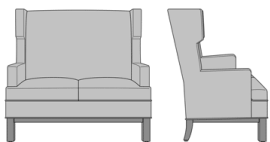

Zevio Wing Back Love Seat,
Tuxedo Arm, Shaker Leg,
without Nail Head Detail
Model: ZE22A1
53.5W 31.5D 43H
25AH

Zevio Wing Back Love Seat,
Tuxedo Arm, Shaker Leg,
Nail Head Detail Arms
Model: ZE22A2
53.5W 31.5D 43H
25AH

Zevio Wing Back Love Seat,
Tuxedo Arm, Shaker Leg,
Nail Head Detail Base
Model: ZE22A3
53.5W 31.5D 43H
25AH

Zevio Wing Back Love Seat,
Tuxedo Arm, Shaker Leg,
Nail Head Detail Arms &
Base
Model: ZE22A4
53.5W 31.5D 43H
25AH

Zevio Wing Back Love Seat,
Tuxedo Arm, Federal Leg,
without Nail Head Detail
Model: ZE22B1
53.5W 31.5D 43H
25AH

Zevio Wing Back Love Seat,
Tuxedo Arm, Federal Leg,
Nail Head Detail Arms
Model: ZE22B2
53.5W 31.5D 43H
25AH

Zevio Wing Back Love Seat,
Tuxedo Arm, Federal Leg,
Nail Head Detail Base
Model: ZE22B3
53.5W 31.5D 43H
25AH

Zevio Wing Back Love Seat,
Tuxedo Arm, Federal Leg,
Nail Head Detail Arms &
Base
Model: ZE22B4
53.5W 31.5D 43H
25AH