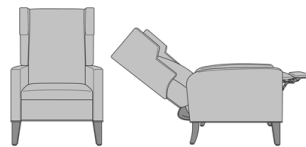

Zevio Wing Back Recliner,
Slope Wing, Federal Legs,
without Nail Head Detail
Model: ZERCL1B1
30W 32D 45H
25AH 67Ext. Depth

Zevio Wing Back Recliner,
Slope Wing, Federal Legs,
with Nail Head Detail
Model: ZERCL1B2
30W 32D 45H
25AH 67Ext. Depth

Zevio Wing Back Recliner,
Slope Wing, Chippendale
Legs, without Nail Head
Detail
Model: ZERCL1C1
30W 32D 45H
25AH 67Ext. Depth

Zevio Wing Back Recliner,
Slope Wing, Chippendale
Legs, with Nail Head Detail
Model: ZERCL1C2
30W 32D 45H
25AH 67Ext. Depth