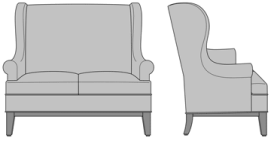

Zevio Wing Back Love Seat,
Tuxedo Arm, Chippendale
Leg, without Nail Head
Detail
Model: ZE22C1
53.5W 31.5D 43H
25AH

Zevio Wing Back Love Seat,
Scroll Arm, Shaker Leg,
without Nail Head Detail
Model: ZE23A1
53.5W 31.5D 43H
25AH