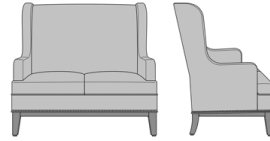

Zevio Wing Back Lounge Chair, Scroll Arm, Chippendale Leg, Nail Head Detail Base
Model: ZE13C3
33.5W 31.5D 43H
25AH

Zevio Wing Back Love Seat,
Slope Arm, Shaker Leg, Nail
Head Detail Base
Model: ZE21A3
53.5W 31.5D 43H
25AH