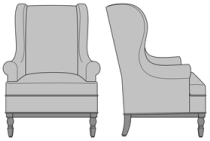

Zevio Wing Back Lounge Chair, Scroll Arm, Shaker Leg, without Nail Head Detail
 Model: ZE13A1
 33.5W 31.5D 43H
 25AH

Zevio Wing Back Lounge Chair, Scroll Arm, Shaker Leg, Nail Head Detail Arms
 Model: ZE13A2
 33.5W 31.5D 43H
 25AH

Zevio Wing Back Lounge Chair, Scroll Arm, Shaker Leg, Nail Head Detail Base
 Model: ZE13A3
 33.5W 31.5D 43H
 25AH

Zevio Wing Back Lounge Chair, Scroll Arm, Shaker Leg, Nail Head Detail Arms & Base
 Model: ZE13A4
 33.5W 31.5D 43H
 25AH