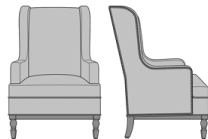

Model: ZERCL2C2

30W 32D 45H

25AH 67Ext. Depth

Zevio Lounge

Zevio Wing Back Lounge Chair, Slope Arm, Shaker Leg, without Nail Head Detail

Model: ZE11A1
29.5W 31.5D 43H
25AH

Zevio Wing Back Lounge Chair, Slope Arm, Shaker Leg, Nail Head Detail Arms

Model: ZE11A2
29.5W 31.5D 43H
25AH

Zevio Wing Back Lounge Chair, Slope Arm, Shaker Leg, Nail Head Detail Base

Model: ZE11A3
29.5W 31.5D 43H
25AH

Zevio Wing Back Lounge Chair, Slope Arm, Shaker Leg, Nail Head Detail Arms & Base

Model: ZE11A4
29.5W 31.5D 43H
25AH

Zevio Wing Back Lounge Chair, Slope Arm, Federal Leg, without Nail Head Detail

Model: ZE11B1
29.5W 31.5D 43H
25AH

Zevio Wing Back Lounge Chair, Slope Arm, Federal Leg, Nail Head Detail Arms