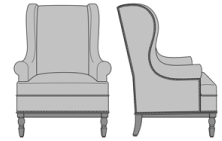

Zevio Wing Back Lounge Chair, Scroll Arm, Federal Leg, Nail Head Detail Arms & Base
Model: ZE13B4
33.5W 31.5D 43H
25AH