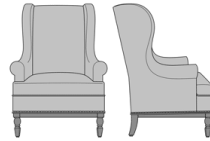

Zevio Wing Back Lounge Chair, Scroll Arm, Shaker Leg, without Nail Head Detail
 Model: ZE13A1
 33.5W 31.5D 43H
 25AH

Zevio Wing Back Lounge Chair, Scroll Arm, Shaker Leg, Nail Head Detail Arms
 Model: ZE13A2
 33.5W 31.5D 43H
 25AH

Zevio Wing Back Lounge Chair, Scroll Arm, Shaker Leg, Nail Head Detail Base
 Model: ZE13A3
 33.5W 31.5D 43H
 25AH

Zevio Wing Back Lounge Chair, Scroll Arm, Shaker Leg, Nail Head Detail Arms & Base
 Model: ZE13A4
 33.5W 31.5D 43H
 25AH

Zevio Wing Back Lounge Chair, Scroll Arm, Federal Leg, without Nail Head Detail
 Model: ZE13B1
 33.5W 31.5D 43H
 25AH

Zevio Wing Back Lounge Chair, Scroll Arm, Federal Leg, Nail Head Detail Arms
 Model: ZE13B2
 33.5W 31.5D 43H
 25AH