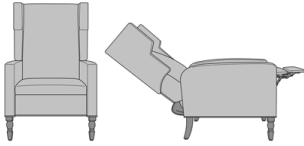

Zevio Wing Back Recliner,
Tuxedo Wing, Federal Legs,
without Nail Head Detail

Model: ZERCL2B1

30W 32D 45H

25AH 67Ext. Depth