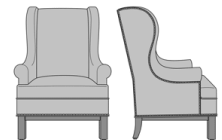

Zevio Wing Back Lounge Chair, Scroll Arm, Shaker Leg, without Nail Head Detail
Model: ZE13A1
33.5W 31.5D 43H
25AH

Zevio Wing Back Lounge Chair, Scroll Arm, Shaker Leg, Nail Head Detail Arms
Model: ZE13A2
33.5W 31.5D 43H
25AH

Zevio Wing Back Lounge Chair, Scroll Arm, Shaker Leg, Nail Head Detail Base
Model: ZE13A3
33.5W 31.5D 43H
25AH

Zevio Wing Back Lounge Chair, Scroll Arm, Shaker Leg, Nail Head Detail Arms & Base
Model: ZE13A4
33.5W 31.5D 43H
25AH

Zevio Wing Back Lounge Chair, Scroll Arm, Federal Leg, without Nail Head Detail
Model: ZE13B1
33.5W 31.5D 43H
25AH

Zevio Wing Back Lounge Chair, Scroll Arm, Federal Leg, Nail Head Detail Arms
Model: ZE13B2
33.5W 31.5D 43H
25AH

Zevio Wing Back Lounge Chair, Scroll Arm, Federal Leg, Nail Head Detail Base
Model: ZE13B3
33.5W 31.5D 43H
25AH

Zevio Wing Back Lounge Chair, Scroll Arm, Federal Leg, Nail Head Detail Arms & Base
Model: ZE13B4
33.5W 31.5D 43H
25AH