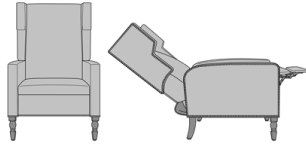

Zevio Wing Back Recliner,
Tuxedo Wing, Federal Legs,
with Nail Head Detail

Model: ZERCL2B2

30W 32D 45H

25AH 67Ext. Depth