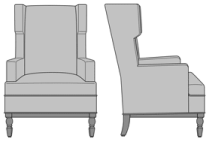

Zevio Wing Back Lounge Chair, Tuxedo Arm, Federal Leg, without Nail Head Detail
Model: ZE12B1
29.5W 31.5D 43H
25AH