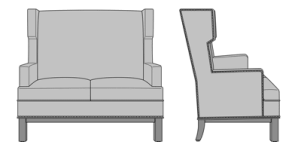

Zevio Wing Back Love Seat,
Tuxedo Arm, Shaker Leg,
without Nail Head Detail
Model: ZE22A1
53.5W 31.5D 43H
25AH

Zevio Wing Back Love Seat,
Tuxedo Arm, Shaker Leg,
Nail Head Detail Arms
Model: ZE22A2
53.5W 31.5D 43H
25AH

Zevio Wing Back Love Seat,
Tuxedo Arm, Shaker Leg,
Nail Head Detail Base
Model: ZE22A3
53.5W 31.5D 43H
25AH

Zevio Wing Back Love Seat,
Tuxedo Arm, Shaker Leg,
Nail Head Detail Arms &
Base
Model: ZE22A4
53.5W 31.5D 43H
25AH

Zevio Wing Back Love Seat,
Tuxedo Arm, Federal Leg,
without Nail Head Detail
Model: ZE22B1
53.5W 31.5D 43H
25AH

Zevio Wing Back Love Seat,
Tuxedo Arm, Federal Leg,
Nail Head Detail Arms
Model: ZE22B2
53.5W 31.5D 43H
25AH

Zevio Wing Back Love Seat,
Tuxedo Arm, Federal Leg,
Nail Head Detail Base
Model: ZE22B3
53.5W 31.5D 43H
25AH

Zevio Wing Back Love Seat,
Tuxedo Arm, Federal Leg,
Nail Head Detail Arms &
Base
Model: ZE22B4
53.5W 31.5D 43H
25AH