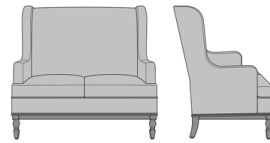

Zevio Wing Back Love Seat,
Slope Arm, Federal Leg, Nail
Head Detail Base
Model: ZE21B3
53.5W 31.5D 43H
25AH