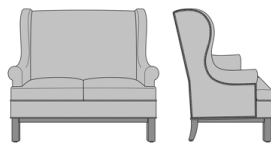

Zevio Wing Back Love Seat,
Scroll Arm, Chippendale Leg,
Nail Head Detail Arms
Model: ZE23C2
53.5W 31.5D 43H
25AH