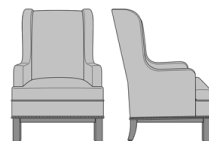

Model: ZE11B2
29.5W 31.5D 43H
25AH

Zevio Wing Back Lounge Chair, Slope Arm, Federal Leg, Nail Head Detail Base

Model: ZE11B3
29.5W 31.5D 43H
25AH

Zevio Wing Back Lounge Chair, Slope Arm, Federal Leg, Nail Head Detail Arms & Base

Model: ZE11B4
29.5W 31.5D 43H
25AH

Zevio Wing Back Lounge Chair, Slope Arm, Chippendale Leg, without Nail Head Detail

Model: ZE11C1
29.5W 31.5D 43H
25AH

Zevio Wing Back Lounge Chair, Slope Arm, Chippendale Leg, Nail Head Detail Arms

Model: ZE11C2
29.5W 31.5D 43H
25AH

Zevio Wing Back Lounge Chair, Slope Arm, Chippendale Leg, Nail Head Detail Base

Model: ZE11C3
29.5W 31.5D 43H
25AH

Zevio Wing Back Lounge Chair, Slope Arm, Chippendale Leg, Nail Head Detail Arms & Base