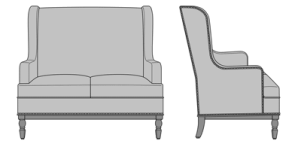

Zevio Wing Back Love Seat,
Slope Arm, Federal Leg, Nail
Head Detail Arms & Base
Model: ZE21B4
53.5W 31.5D 43H
25AH