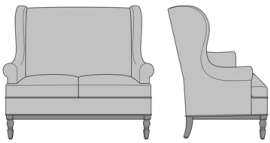

Zevio Wing Back Love Seat,
Scroll Arm, Federal Leg,
without Nail Head Detail
Model: ZE23B1
53.5W 31.5D 43H
25AH