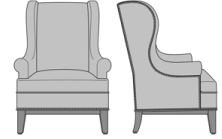

Zevio Wing Back Lounge Chair, Tuxedo Arm, Chippendale Leg, Nail Head Detail Arms & Base
Model: ZE12C4
29.5W 31.5D 43H
25AH

Zevio Wing Back Lounge Chair, Scroll Arm, Shaker Leg, Nail Head Detail Arms & Base
Model: ZE13A4
33.5W 31.5D 43H
25AH