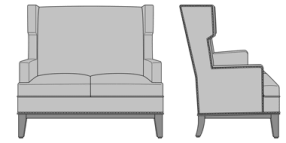

Zevio Wing Back Love Seat,
Slope Arm, Chippendale Leg,
Nail Head Detail Arms &
Base
Model: ZE21C4
53.5W 31.5D 43H
25AH

Zevio Wing Back Love Seat,
Tuxedo Arm, Shaker Leg,
Nail Head Detail Arms &
Base
Model: ZE22A4
53.5W 31.5D 43H
25AH