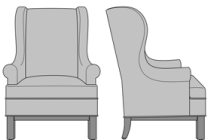

Zevio Wing Back Lounge Chair, Scroll Arm, Shaker Leg, without Nail Head Detail
Model: ZE13A1
33.5W 31.5D 43H
25AH

Zevio Wing Back Lounge Chair, Scroll Arm, Shaker Leg, Nail Head Detail Arms
Model: ZE13A2
33.5W 31.5D 43H
25AH

Zevio Wing Back Lounge Chair, Scroll Arm, Shaker Leg, Nail Head Detail Base
Model: ZE13A3
33.5W 31.5D 43H
25AH

Zevio Wing Back Lounge Chair, Scroll Arm, Shaker Leg, Nail Head Detail Arms & Base
Model: ZE13A4
33.5W 31.5D 43H
25AH

Zevio Wing Back Lounge Chair, Scroll Arm, Federal Leg, without Nail Head Detail
Model: ZE13B1
33.5W 31.5D 43H
25AH

Zevio Wing Back Lounge Chair, Scroll Arm, Federal Leg, Nail Head Detail Arms
Model: ZE13B2
33.5W 31.5D 43H
25AH

Zevio Wing Back Lounge Chair, Scroll Arm, Federal Leg, Nail Head Detail Base
Model: ZE13B3
33.5W 31.5D 43H
25AH

Zevio Wing Back Lounge Chair, Scroll Arm, Federal Leg, Nail Head Detail Arms & Base
Model: ZE13B4
33.5W 31.5D 43H
25AH