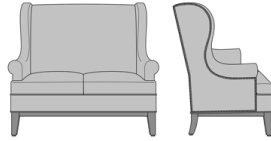

Zevio Wing Back Love Seat,
Tuxedo Arm, Chippendale
Leg, Nail Head Detail Arms
Model: ZE22C2
53.5W 31.5D 43H
25AH

Zevio Wing Back Love Seat,
Scroll Arm, Shaker Leg, Nail
Head Detail Arms
Model: ZE23A2
53.5W 31.5D 43H
25AH