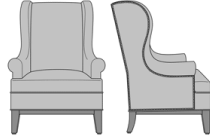

Zevio Wing Back Lounge Chair, Tuxedo Arm, Chippendale Leg, Nail Head Detail Arms
Model: ZE12C2
29.5W 31.5D 43H
25AH

Zevio Wing Back Lounge Chair, Scroll Arm, Shaker Leg, Nail Head Detail Arms
Model: ZE13A2
33.5W 31.5D 43H
25AH