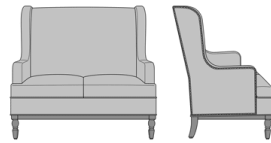

Zevio Wing Back Love Seat,
Slope Arm, Federal Leg, Nail
Head Detail Arms
Model: ZE21B2
53.5W 31.5D 43H
25AH