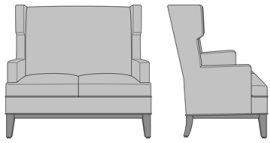

Zevio Wing Back Love Seat,
Slope Arm, Chippendale Leg,
without Nail Head Detail
Model: ZE21C1
53.5W 31.5D 43H
25AH

Zevio Wing Back Love Seat,
Tuxedo Arm, Shaker Leg,
without Nail Head Detail
Model: ZE22A1
53.5W 31.5D 43H
25AH