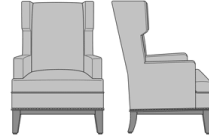

Zevio Wing Back Lounge Chair, Tuxedo Arm, Shaker Leg, Nail Head Detail Base
Model: ZE12A3
29.5W 31.5D 43H
25AH