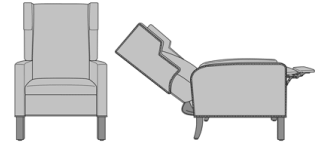

30W 32D 45H

25AH 67Ext. Depth

Zevio Wing Back Recliner,
Tuxedo Wing, Chippendale
Legs, without Nail Head
Detail

Model: ZERCL2C1

30W 32D 45H

25AH 67Ext. Depth

Zevio Wing Back Recliner,
Tuxedo Wing, Chippendale
Legs, with Nail Head Detail

Model: ZERCL2C2

30W 32D 45H

25AH 67Ext. Depth

Zevio Lounge

Zevio Wing Back Lounge Chair, Slope Arm, Shaker Leg, without Nail Head Detail

Model: ZE11A1
29.5W 31.5D 43H
25AH

Zevio Wing Back Lounge Chair, Slope Arm, Shaker Leg, Nail Head Detail Arms