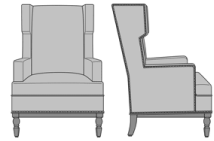

Zevio Wing Back Lounge Chair, Tuxedo Arm, Federal Leg, Nail Head Detail Arms & Base
Model: ZE12B4
29.5W 31.5D 43H
25AH