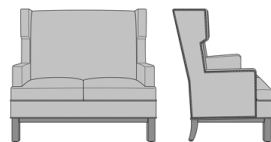

Zevio Wing Back Love Seat,
Tuxedo Arm, Shaker Leg,
without Nail Head Detail
Model: ZE22A1
53.5W 31.5D 43H
25AH

Zevio Wing Back Love Seat,
Tuxedo Arm, Shaker Leg,
Nail Head Detail Arms
Model: ZE22A2
53.5W 31.5D 43H
25AH

Zevio Wing Back Love Seat,
Tuxedo Arm, Shaker Leg,
Nail Head Detail Base
Model: ZE22A3
53.5W 31.5D 43H
25AH

Zevio Wing Back Love Seat,
Tuxedo Arm, Shaker Leg,
Nail Head Detail Arms &
Base
Model: ZE22A4
53.5W 31.5D 43H
25AH

Zevio Wing Back Love Seat,
Tuxedo Arm, Federal Leg,
without Nail Head Detail
Model: ZE22B1
53.5W 31.5D 43H
25AH

Zevio Wing Back Love Seat,
Tuxedo Arm, Federal Leg,
Nail Head Detail Arms
Model: ZE22B2
53.5W 31.5D 43H
25AH

Zevio Wing Back Love Seat,
Tuxedo Arm, Federal Leg,
Nail Head Detail Base
Model: ZE22B3
53.5W 31.5D 43H
25AH

Zevio Wing Back Love Seat,
Tuxedo Arm, Federal Leg,
Nail Head Detail Arms &
Base
Model: ZE22B4
53.5W 31.5D 43H
25AH