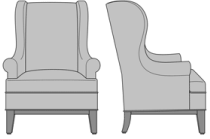

Zevio Wing Back Lounge Chair, Tuxedo Arm, Chippendale Leg, without Nail Head Detail
Model: ZE12C1
29.5W 31.5D 43H
25AH

Zevio Wing Back Lounge Chair, Scroll Arm, Shaker Leg, without Nail Head Detail
Model: ZE13A1
33.5W 31.5D 43H
25AH