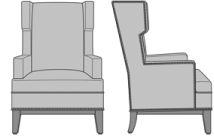

Zevio Wing Back Lounge Chair, Tuxedo Arm, Shaker Leg, Nail Head Detail Arms & Base
Model: ZE12A4
29.5W 31.5D 43H
25AH