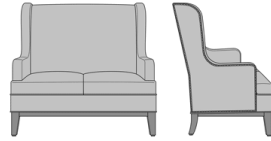

Zevio Wing Back Lounge Chair, Scroll Arm, Chippendale Leg, Nail Head Detail Arms
Model: ZE13C2
33.5W 31.5D 43H
25AH

Zevio Wing Back Love Seat,
Slope Arm, Shaker Leg, Nail
Head Detail Arms
Model: ZE21A2
53.5W 31.5D 43H
25AH