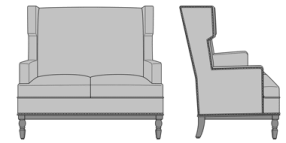

Zevio Wing Back Love Seat,
Tuxedo Arm, Federal Leg,
Nail Head Detail Arms &
Base
Model: ZE22B4
53.5W 31.5D 43H
25AH