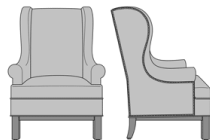

Zevio Wing Back Lounge Chair, Scroll Arm, Shaker Leg, without Nail Head Detail
Model: ZE13A1
33.5W 31.5D 43H
25AH

Zevio Wing Back Lounge Chair, Scroll Arm, Shaker Leg, Nail Head Detail Arms
Model: ZE13A2
33.5W 31.5D 43H
25AH

Zevio Wing Back Lounge Chair, Scroll Arm, Shaker Leg, Nail Head Detail Base
Model: ZE13A3
33.5W 31.5D 43H
25AH

Zevio Wing Back Lounge Chair, Scroll Arm, Shaker Leg, Nail Head Detail Arms & Base
Model: ZE13A4
33.5W 31.5D 43H
25AH

Zevio Wing Back Lounge Chair, Scroll Arm, Federal Leg, without Nail Head Detail
Model: ZE13B1
33.5W 31.5D 43H
25AH

Zevio Wing Back Lounge Chair, Scroll Arm, Federal Leg, Nail Head Detail Arms
Model: ZE13B2
33.5W 31.5D 43H
25AH

Zevio Wing Back Lounge Chair, Scroll Arm, Federal Leg, Nail Head Detail Base
Model: ZE13B3
33.5W 31.5D 43H
25AH

Zevio Wing Back Lounge Chair, Scroll Arm, Federal Leg, Nail Head Detail Arms & Base
Model: ZE13B4
33.5W 31.5D 43H
25AH