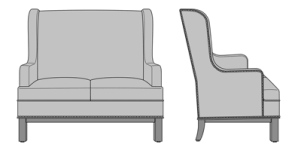

Zevio Wing Back Love Seat,
Slope Arm, Shaker Leg,
without Nail Head Detail
Model: ZE21A1
53.5W 31.5D 43H
25AH

Zevio Wing Back Love Seat,
Slope Arm, Shaker Leg, Nail
Head Detail Arms
Model: ZE21A2
53.5W 31.5D 43H
25AH

Zevio Wing Back Love Seat,
Slope Arm, Shaker Leg, Nail
Head Detail Base
Model: ZE21A3
53.5W 31.5D 43H
25AH

Zevio Wing Back Love Seat,
Slope Arm, Shaker Leg, Nail
Head Detail Arms & Base
Model: ZE21A4
53.5W 31.5D 43H
25AH

Zevio Wing Back Love Seat,
Slope Arm, Federal Leg,
without Nail Head Detail
Model: ZE21B1
53.5W 31.5D 43H
25AH

Zevio Wing Back Love Seat,
Slope Arm, Federal Leg, Nail
Head Detail Arms
Model: ZE21B2
53.5W 31.5D 43H
25AH

Zevio Wing Back Love Seat,
Slope Arm, Federal Leg, Nail
Head Detail Base
Model: ZE21B3
53.5W 31.5D 43H
25AH

Zevio Wing Back Love Seat,
Slope Arm, Federal Leg, Nail
Head Detail Arms & Base
Model: ZE21B4
53.5W 31.5D 43H
25AH