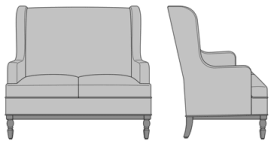

Zevio Wing Back Love Seat,
Slope Arm, Federal Leg,
without Nail Head Detail
Model: ZE21B1
53.5W 31.5D 43H
25AH