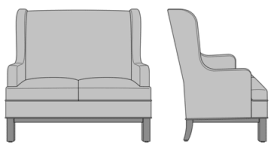

Zevio Wing Back Love Seat,
Slope Arm, Shaker Leg,
without Nail Head Detail
Model: ZE21A1
53.5W 31.5D 43H
25AH

Zevio Wing Back Love Seat,
Slope Arm, Shaker Leg, Nail
Head Detail Arms
Model: ZE21A2
53.5W 31.5D 43H
25AH

Zevio Wing Back Love Seat,
Slope Arm, Shaker Leg, Nail
Head Detail Base
Model: ZE21A3
53.5W 31.5D 43H
25AH

Zevio Wing Back Love Seat,
Slope Arm, Shaker Leg, Nail
Head Detail Arms & Base
Model: ZE21A4
53.5W 31.5D 43H
25AH

Zevio Wing Back Love Seat,
Slope Arm, Federal Leg,
without Nail Head Detail
Model: ZE21B1
53.5W 31.5D 43H
25AH

Zevio Wing Back Love Seat,
Slope Arm, Federal Leg, Nail
Head Detail Arms
Model: ZE21B2
53.5W 31.5D 43H
25AH

Zevio Wing Back Love Seat,
Slope Arm, Federal Leg, Nail
Head Detail Base
Model: ZE21B3
53.5W 31.5D 43H
25AH

Zevio Wing Back Love Seat,
Slope Arm, Federal Leg, Nail
Head Detail Arms & Base
Model: ZE21B4
53.5W 31.5D 43H
25AH