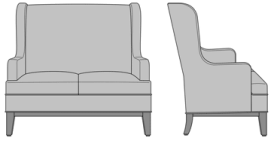

Zevio Wing Back Lounge Chair, Scroll Arm, Chippendale Leg, without Nail Head Detail
Model: ZE13C1
33.5W 31.5D 43H
25AH

Zevio Wing Back Love Seat,
Slope Arm, Shaker Leg,
without Nail Head Detail
Model: ZE21A1
53.5W 31.5D 43H
25AH