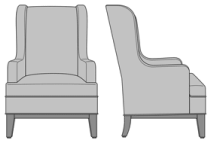

30W 32D 45H

25AH 67Ext. Depth

Zevio Wing Back Recliner,
Tuxedo Wing, Chippendale
Legs, without Nail Head
Detail

Model: ZERCL2C1

30W 32D 45H

25AH 67Ext. Depth

Zevio Wing Back Recliner,
Tuxedo Wing, Chippendale
Legs, with Nail Head Detail

Model: ZERCL2C2

30W 32D 45H

25AH 67Ext. Depth

Zevio Lounge

Zevio Wing Back Lounge Chair, Slope Arm, Shaker Leg, without Nail Head Detail

Model: ZE11A1
29.5W 31.5D 43H
25AH

Zevio Wing Back Lounge Chair, Slope Arm, Shaker Leg, Nail Head Detail Arms