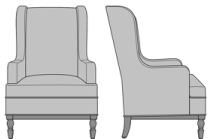

Model: ZERCL2C2

30W 32D 45H

25AH 67Ext. Depth

Zevio Lounge

Zevio Wing Back Lounge Chair, Slope Arm, Shaker Leg, without Nail Head Detail

Model: ZE11A1
29.5W 31.5D 43H
25AH

Zevio Wing Back Lounge Chair, Slope Arm, Shaker Leg, Nail Head Detail Arms

Model: ZE11A2
29.5W 31.5D 43H
25AH

Zevio Wing Back Lounge Chair, Slope Arm, Shaker Leg, Nail Head Detail Base

Model: ZE11A3
29.5W 31.5D 43H
25AH

Zevio Wing Back Lounge Chair, Slope Arm, Shaker Leg, Nail Head Detail Arms & Base

Model: ZE11A4
29.5W 31.5D 43H
25AH

Zevio Wing Back Lounge Chair, Slope Arm, Federal Leg, without Nail Head Detail

Model: ZE11B1
29.5W 31.5D 43H
25AH

Zevio Wing Back Lounge Chair, Slope Arm, Federal Leg, Nail Head Detail Arms