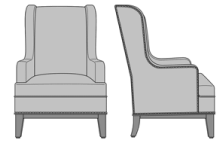

Model: ZERCL2C2

30W 32D 45H

25AH 67Ext. Depth

Zevio Lounge

Zevio Wing Back Lounge Chair, Slope Arm, Shaker Leg, without Nail Head Detail

Model: ZE11A1
29.5W 31.5D 43H
25AH

Zevio Wing Back Lounge Chair, Slope Arm, Shaker Leg, Nail Head Detail Arms

Model: ZE11A2
29.5W 31.5D 43H
25AH

Zevio Wing Back Lounge Chair, Slope Arm, Shaker Leg, Nail Head Detail Base

Model: ZE11A3
29.5W 31.5D 43H
25AH

Zevio Wing Back Lounge Chair, Slope Arm, Shaker Leg, Nail Head Detail Arms & Base