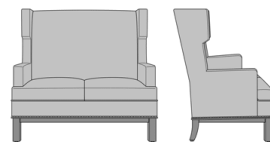

Zevio Wing Back Love Seat,
Tuxedo Arm, Shaker Leg,
without Nail Head Detail
Model: ZE22A1
53.5W 31.5D 43H
25AH

Zevio Wing Back Love Seat,
Tuxedo Arm, Shaker Leg,
Nail Head Detail Arms
Model: ZE22A2
53.5W 31.5D 43H
25AH

Zevio Wing Back Love Seat,
Tuxedo Arm, Shaker Leg,
Nail Head Detail Base
Model: ZE22A3
53.5W 31.5D 43H
25AH

Zevio Wing Back Love Seat,
Tuxedo Arm, Shaker Leg,
Nail Head Detail Arms &
Base
Model: ZE22A4
53.5W 31.5D 43H
25AH

Zevio Wing Back Love Seat,
Tuxedo Arm, Federal Leg,
without Nail Head Detail
Model: ZE22B1
53.5W 31.5D 43H
25AH

Zevio Wing Back Love Seat,
Tuxedo Arm, Federal Leg,
Nail Head Detail Arms
Model: ZE22B2
53.5W 31.5D 43H
25AH

Zevio Wing Back Love Seat,
Tuxedo Arm, Federal Leg,
Nail Head Detail Base
Model: ZE22B3
53.5W 31.5D 43H
25AH

Zevio Wing Back Love Seat,
Tuxedo Arm, Federal Leg,
Nail Head Detail Arms &
Base
Model: ZE22B4
53.5W 31.5D 43H
25AH