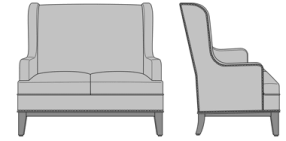

Zevio Wing Back Lounge Chair, Scroll Arm, Chippendale Leg, Nail Head Detail Arms & Base
Model: ZE13C4
33.5W 31.5D 43H
25AH

Zevio Wing Back Love Seat,
Slope Arm, Shaker Leg, Nail
Head Detail Arms & Base
Model: ZE21A4
53.5W 31.5D 43H
25AH