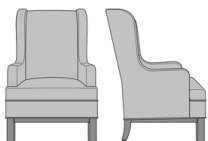

Model: ZE11A4
29.5W 31.5D 43H
25AH

Zevio Wing Back Lounge Chair, Slope Arm, Federal Leg, without Nail Head Detail

Model: ZE11B1
29.5W 31.5D 43H
25AH

Zevio Wing Back Lounge Chair, Slope Arm, Federal Leg, Nail Head Detail Arms

Model: ZE11B2
29.5W 31.5D 43H
25AH

Zevio Wing Back Lounge Chair, Slope Arm, Federal Leg, Nail Head Detail Base

Model: ZE11B3
29.5W 31.5D 43H
25AH

Zevio Wing Back Lounge Chair, Slope Arm, Federal Leg, Nail Head Detail Arms & Base

Model: ZE11B4
29.5W 31.5D 43H
25AH

Zevio Wing Back Lounge Chair, Slope Arm, Chippendale Leg, without Nail Head Detail

Model: ZE11C1
29.5W 31.5D 43H
25AH

Zevio Wing Back Lounge Chair, Slope Arm, Chippendale Leg, Nail Head Detail Arms