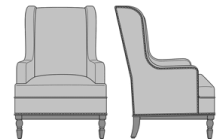

Model: ZE11A2
29.5W 31.5D 43H
25AH

Zevio Wing Back Lounge Chair, Slope Arm, Shaker Leg, Nail Head Detail Base

Model: ZE11A3
29.5W 31.5D 43H
25AH

Zevio Wing Back Lounge Chair, Slope Arm, Shaker Leg, Nail Head Detail Arms & Base

Model: ZE11A4
29.5W 31.5D 43H
25AH

Zevio Wing Back Lounge Chair, Slope Arm, Federal Leg, without Nail Head Detail

Model: ZE11B1
29.5W 31.5D 43H
25AH

Zevio Wing Back Lounge Chair, Slope Arm, Federal Leg, Nail Head Detail Arms

Model: ZE11B2
29.5W 31.5D 43H
25AH

Zevio Wing Back Lounge Chair, Slope Arm, Federal Leg, Nail Head Detail Base

Model: ZE11B3
29.5W 31.5D 43H
25AH

Zevio Wing Back Lounge Chair, Slope Arm, Federal Leg, Nail Head Detail Arms & Base

Model: ZE11B4
29.5W 31.5D 43H
25AH

Zevio Wing Back Lounge Chair, Slope Arm, Chippendale Leg, without Nail Head Detail

Model: ZE11C1
29.5W 31.5D 43H
25AH

Zevio Wing Back Lounge Chair, Slope Arm, Chippendale Leg, Nail Head Detail Arms