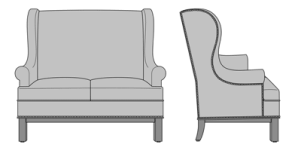

Zevio Wing Back Love Seat,
Scroll Arm, Chippendale Leg,
Nail Head Detail Arms &
Base
Model: ZE23C4
53.5W 31.5D 43H
25AH