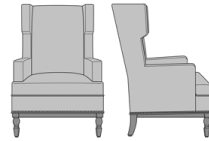

Zevio Wing Back Lounge Chair, Tuxedo Arm, Federal Leg, Nail Head Detail Base
Model: ZE12B3
29.5W 31.5D 43H
25AH