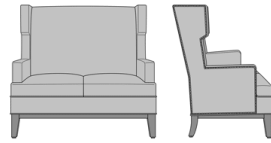

Zevio Wing Back Love Seat,
Slope Arm, Chippendale Leg,
Nail Head Detail Arms
Model: ZE21C2
53.5W 31.5D 43H
25AH

Zevio Wing Back Love Seat,
Tuxedo Arm, Shaker Leg,
Nail Head Detail Arms
Model: ZE22A2
53.5W 31.5D 43H
25AH