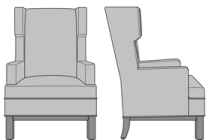

Zevio Wing Back Lounge Chair, Tuxedo Arm, Shaker Leg, without Nail Head Detail
Model: ZE12A1
29.5W 31.5D 43H
25AH

Zevio Wing Back Lounge Chair, Tuxedo Arm, Shaker Leg, Nail Head Detail Arms
Model: ZE12A2
29.5W 31.5D 43H
25AH

Zevio Wing Back Lounge Chair, Tuxedo Arm, Shaker Leg, Nail Head Detail Base
Model: ZE12A3
29.5W 31.5D 43H
25AH

Zevio Wing Back Lounge Chair, Tuxedo Arm, Shaker Leg, Nail Head Detail Arms & Base
Model: ZE12A4
29.5W 31.5D 43H
25AH

Zevio Wing Back Lounge Chair, Tuxedo Arm, Federal Leg, without Nail Head Detail
Model: ZE12B1
29.5W 31.5D 43H
25AH

Zevio Wing Back Lounge Chair, Tuxedo Arm, Federal Leg, Nail Head Detail Arms
Model: ZE12B2
29.5W 31.5D 43H
25AH

Zevio Wing Back Lounge Chair, Tuxedo Arm, Federal Leg, Nail Head Detail Base
Model: ZE12B3
29.5W 31.5D 43H
25AH

Zevio Wing Back Lounge Chair, Tuxedo Arm, Federal Leg, Nail Head Detail Arms & Base
Model: ZE12B4
29.5W 31.5D 43H
25AH