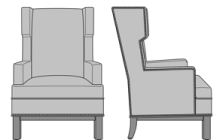

Zevio Wing Back Lounge Chair, Tuxedo Arm, Shaker Leg, without Nail Head Detail
Model: ZE12A1
29.5W 31.5D 43H
25AH

Zevio Wing Back Lounge Chair, Tuxedo Arm, Shaker Leg, Nail Head Detail Arms
Model: ZE12A2
29.5W 31.5D 43H
25AH

Zevio Wing Back Lounge Chair, Tuxedo Arm, Shaker Leg, Nail Head Detail Base
Model: ZE12A3
29.5W 31.5D 43H
25AH

Zevio Wing Back Lounge Chair, Tuxedo Arm, Shaker Leg, Nail Head Detail Arms & Base
Model: ZE12A4
29.5W 31.5D 43H
25AH

Zevio Wing Back Lounge Chair, Tuxedo Arm, Federal Leg, without Nail Head Detail
Model: ZE12B1
29.5W 31.5D 43H
25AH

Zevio Wing Back Lounge Chair, Tuxedo Arm, Federal Leg, Nail Head Detail Arms
Model: ZE12B2
29.5W 31.5D 43H
25AH

Zevio Wing Back Lounge Chair, Tuxedo Arm, Federal Leg, Nail Head Detail Base
Model: ZE12B3
29.5W 31.5D 43H
25AH

Zevio Wing Back Lounge Chair, Tuxedo Arm, Federal Leg, Nail Head Detail Arms & Base
Model: ZE12B4
29.5W 31.5D 43H
25AH