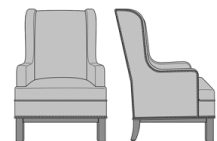

Model: ZE11B2
29.5W 31.5D 43H
25AH

Zevio Wing Back Lounge Chair, Slope Arm, Federal Leg, Nail Head Detail Base

Model: ZE11B3
29.5W 31.5D 43H
25AH

Zevio Wing Back Lounge Chair, Slope Arm, Federal Leg, Nail Head Detail Arms & Base

Model: ZE11B4
29.5W 31.5D 43H
25AH

Zevio Wing Back Lounge Chair, Slope Arm, Chippendale Leg, without Nail Head Detail

Model: ZE11C1
29.5W 31.5D 43H
25AH

Zevio Wing Back Lounge Chair, Slope Arm, Chippendale Leg, Nail Head Detail Arms

Model: ZE11C2
29.5W 31.5D 43H
25AH

Zevio Wing Back Lounge Chair, Slope Arm, Chippendale Leg, Nail Head Detail Base

Model: ZE11C3
29.5W 31.5D 43H
25AH

Zevio Wing Back Lounge Chair, Slope Arm, Chippendale Leg, Nail Head Detail Arms & Base