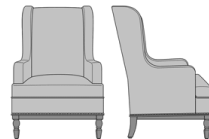

Model: ZE11A2
29.5W 31.5D 43H
25AH

Zevio Wing Back Lounge Chair, Slope Arm, Shaker Leg, Nail Head Detail Base

Model: ZE11A3
29.5W 31.5D 43H
25AH

Zevio Wing Back Lounge Chair, Slope Arm, Shaker Leg, Nail Head Detail Arms & Base

Model: ZE11A4
29.5W 31.5D 43H
25AH

Zevio Wing Back Lounge Chair, Slope Arm, Federal Leg, without Nail Head Detail

Model: ZE11B1
29.5W 31.5D 43H
25AH

Zevio Wing Back Lounge Chair, Slope Arm, Federal Leg, Nail Head Detail Arms

Model: ZE11B2
29.5W 31.5D 43H
25AH

Zevio Wing Back Lounge Chair, Slope Arm, Federal Leg, Nail Head Detail Base

Model: ZE11B3
29.5W 31.5D 43H
25AH

Zevio Wing Back Lounge Chair, Slope Arm, Federal Leg, Nail Head Detail Arms & Base