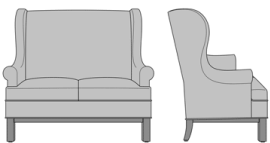

Zevio Wing Back Love Seat,
Scroll Arm, Chippendale Leg,
without Nail Head Detail
Model: ZE23C1
53.5W 31.5D 43H
25AH