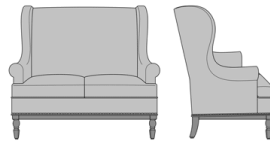

Zevio Wing Back Love Seat,
Scroll Arm, Federal Leg, Nail
Head Detail Base
Model: ZE23B3
53.5W 31.5D 43H
25AH