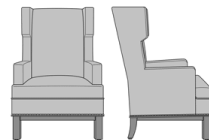

Zevio Wing Back Lounge Chair, Tuxedo Arm, Shaker Leg, without Nail Head Detail
Model: ZE12A1
29.5W 31.5D 43H
25AH

Zevio Wing Back Lounge Chair, Tuxedo Arm, Shaker Leg, Nail Head Detail Arms
Model: ZE12A2
29.5W 31.5D 43H
25AH

Zevio Wing Back Lounge Chair, Tuxedo Arm, Shaker Leg, Nail Head Detail Base
Model: ZE12A3
29.5W 31.5D 43H
25AH

Zevio Wing Back Lounge Chair, Tuxedo Arm, Shaker Leg, Nail Head Detail Arms & Base
Model: ZE12A4
29.5W 31.5D 43H
25AH

Zevio Wing Back Lounge Chair, Tuxedo Arm, Federal Leg, without Nail Head Detail
Model: ZE12B1
29.5W 31.5D 43H
25AH

Zevio Wing Back Lounge Chair, Tuxedo Arm, Federal Leg, Nail Head Detail Arms
Model: ZE12B2
29.5W 31.5D 43H
25AH

Zevio Wing Back Lounge Chair, Tuxedo Arm, Federal Leg, Nail Head Detail Base
Model: ZE12B3
29.5W 31.5D 43H
25AH

Zevio Wing Back Lounge Chair, Tuxedo Arm, Federal Leg, Nail Head Detail Arms & Base
Model: ZE12B4
29.5W 31.5D 43H
25AH