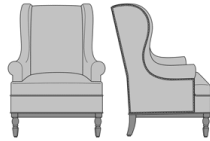

Zevio Wing Back Lounge Chair, Scroll Arm, Federal Leg, Nail Head Detail Arms
Model: ZE13B2
33.5W 31.5D 43H
25AH