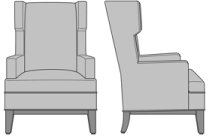

Zevio Wing Back Lounge Chair, Tuxedo Arm, Shaker Leg, without Nail Head Detail
Model: ZE12A1
29.5W 31.5D 43H
25AH