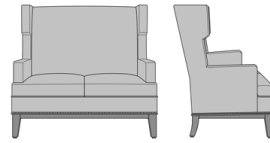

Zevio Wing Back Love Seat,
Slope Arm, Chippendale Leg,
Nail Head Detail Base
Model: ZE21C3
53.5W 31.5D 43H
25AH

Zevio Wing Back Love Seat,
Tuxedo Arm, Shaker Leg,
Nail Head Detail Base
Model: ZE22A3
53.5W 31.5D 43H
25AH