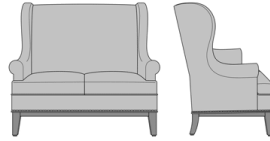

Zevio Wing Back Love Seat,
Tuxedo Arm, Chippendale
Leg, Nail Head Detail Base
Model: ZE22C3
53.5W 31.5D 43H
25AH

Zevio Wing Back Love Seat,
Scroll Arm, Shaker Leg, Nail
Head Detail Base
Model: ZE23A3
53.5W 31.5D 43H
25AH