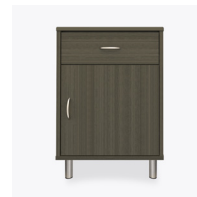

Other Bedside Styles

Atlanta II bedside styles include a 1 drawer, 1 door version and 1 and 3 drawer versions.

kwalu | Furnishing the Future®

6160 Peachtree Dunwoody Rd. Building C, Atlanta, GA 30328

1-877-MY-KWALU kwalu.com