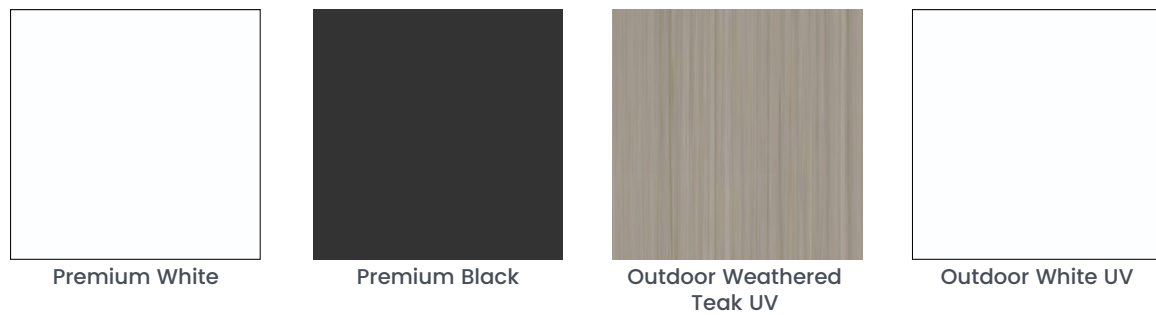

Protea™
Finish Palette

kwalu®

Protea™

All colors shown will vary by screen and print. Please refer to a physical sample for accuracy.

Protea™ Fusion

All colors shown will vary by screen and print. Please refer to a physical sample for accuracy.

Protea Premium Metallic

Protea Fusion Neutrals

Protea Neutrals & Outdoor

Protea™

Inspired by the resilient Protea flower – a symbol of strength and transformation – Protea is our innovative, non-porous material.