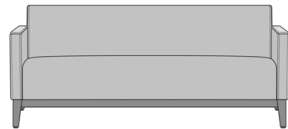

Livorno Sofa, without Arm Caps, with Exposed Seat Rails  
 Moasdfadel: LVO3A01  
 73.5W 29.5D 32.5H  
 26AH

Livorno Sofa, with Kwalu Fusion Arm Caps, without Exposed Seat Rails  
 Moasdfadel: LVO3B00  
 73.5W 29.5D 32.5H  
 26AH

Livorno Sofa, with Kwalu Fusion Arm Caps, with Exposed Seat Rails  
 Moasdfadel: LVO3B01  
 73.5W 29.5D 32.5H  
 26AH

Livorno Sofa, with Solid Surface Arm Caps, without Exposed Seat Rail  
 Moasdfadel: LVO3C00  
 73.5W 29.5D 32.5H  
 26AH