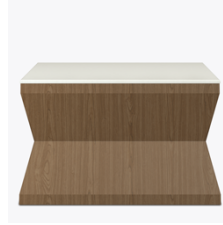

Product Statement of Line Images

Stresa End Table
Moasdfadel: STRTBLA0
20W 20D 22H

Stresa End Table, with Solid
Surface Top
Moasdfadel: STRTBLA1
20W 20D 22H

Product Features

Durable Finish

Kwalu's proprietary finish doesn't have any of the drawbacks of wood. The finish is moisture impervious, easy to clean and maintenance-free.

Corian®/ Hanex®/
Krion® Top

Corian®/ Hanex®/
Krion® tops, .5" waterfall
edged, are available.

Optional Kwalu Top

Available with a top
made of Kwalu's
proprietary material.

Other Table Styles

Collection includes
coffee and end tables.