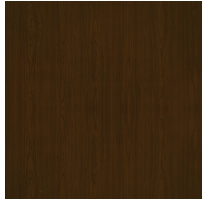

Product Finishes

Base Finish

Wood Ash
(Fusion)

Midnight Oak
(Fusion)

Espresso
(Fusion)

Natural
Mahogany
(Fusion)

African
Mahogany
(Fusion)

Product Environmental Certifications