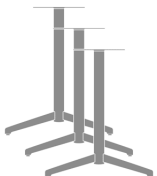

Model: LUM113 - Lumio Pedestal Base, Medium, Standard Height

Specifications: 31W 31D 28.5H 24LBS

List Price: \$923

Model: LUM113WH - Lumio Pedestal Base, Medium, Wheelchair Height

Specifications: 31W 31D 30.5H 24LBS

List Price: \$953

Model: LUM114 - Lumio Pedestal Base, Large, Standard Height

Specifications: 40.75W 40.75D 28.5H 26LBS

List Price: \$1105

Model: LUM114WH - Lumio Pedestal Base, Large, Wheelchair Height

Specifications: 40.75W 40.75D 30.5H 27LBS

List Price: \$1134

Model: LUMTBT26SH - Lumio Triple Pedestal T Base, Small, Standard Height

Specifications: 26W 30D 28.5H 56LBS

List Price: \$1739

Model: LUMTBT26WH - Lumio Triple Pedestal T Base, Small, Wheelchair Height

Specifications: 26W 30D 30.5H 20LBS

List Price: \$1772

Model: LUMTBT31SH - Lumio Triple Pedestal T Base, Medium, Standard Height

Specifications: 31W 30D 28.5H 58LBS

List Price: \$1910

Model: LUMTBT31WH - Lumio Triple Pedestal T Base, Medium, Wheelchair Height