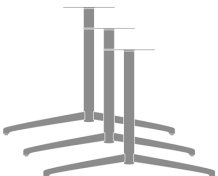

List Price: \$1134

Model: LUMTBT26SH - Lumio Triple Pedestal T Base, Small, Standard Height

Specifications: 26W 30D 28.5H 56LBS

List Price: \$1739

Model: LUMTBT26WH - Lumio Triple Pedestal T Base, Small, Wheelchair Height

Specifications: 26W 30D 30.5H 20LBS

List Price: \$1772

Model: LUMTBT31SH - Lumio Triple Pedestal T Base, Medium, Standard Height

Specifications: 31W 30D 28.5H 58LBS

List Price: \$1910

Model: LUMTBT31WH - Lumio Triple Pedestal T Base, Medium, Wheelchair Height

Specifications: 31W 30D 30.5H 63LBS

List Price: \$1950

Model: LUMTBT41SH - Lumio Triple Pedestal T Base, Large, Standard Height

Specifications: 41W 30D 28.5H 62LBS

List Price: \$2104

Model: LUMTBT41WH - Lumio Triple Pedestal T Base, Large, Wheelchair Height

Specifications: 41W 30D 30.5H 69LBS

List Price: \$2144

Model: LUMTBD26SH - Lumio Twin Pedestal T Base, Small, Standard Height

Specifications: 26W 28D 28.5H 37LBS

List Price: \$1163

Model: LUMTBD26WH - Lumio Twin Pedestal T Base, Small, Wheelchair Height