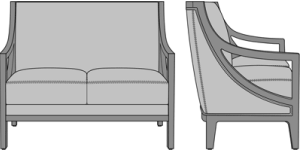

Monreale Love Seat, with Piping, without Nail Head Detail
Moasdfadel: MNR221
49.5W 30D 38H
25AH