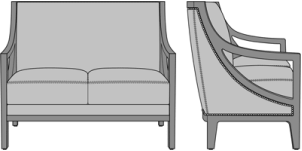

Monreale Love Seat, without Piping, with Nail Head Detail
Moasdfadel: MNR212
49.5W 29D 38H
25AH