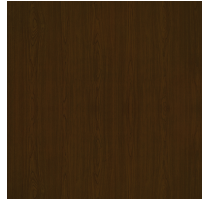

#### Table Finish

Wood Ash  
(Fusion)

Midnight Oak  
(Fusion)

Natural  
Mahogany  
(Fusion)

Espresso  
(Fusion)

African  
Mahogany  
(Fusion)