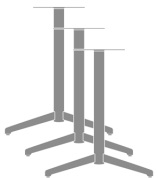

Model: LUM113 - Lumio Pedestal Base, Medium, Standard Height

Specifications: 31W 31D 28.5H 24LBS

List Price: \$923

Model: LUM113WH - Lumio Pedestal Base, Medium, Wheelchair Height

Specifications: 31W 31D 30.5H 24LBS

List Price: \$953

Model: LUM114 - Lumio Pedestal Base, Large, Standard Height

Specifications: 40.75W 40.75D 28.5H 26LBS

List Price: \$1105

Model: LUM114WH - Lumio Pedestal Base, Large, Wheelchair Height

Specifications: 40.75W 40.75D 30.5H 27LBS

List Price: \$1134

Model: LUMTBT26SH - Lumio Triple Pedestal T Base, Small, Standard Height

Specifications: 26W 30D 28.5H 56LBS

List Price: \$1739

Model: LUMTBT26WH - Lumio Triple Pedestal T Base, Small, Wheelchair Height

Specifications: 26W 30D 30.5H 20LBS

List Price: \$1772

Model: LUMTBT31SH - Lumio Triple Pedestal T Base, Medium, Standard Height

Specifications: 31W 30D 28.5H 58LBS

List Price: \$1910

Model: LUMTBT31WH - Lumio Triple Pedestal T Base, Medium, Wheelchair Height