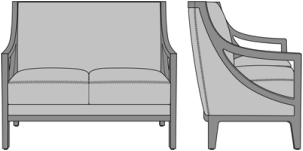

Product Statement of Line Images

Monreale Love Seat, without Piping, without Nail Head Detail
Moasdfadel: MNR211
49.5W 30D 38H
25AH