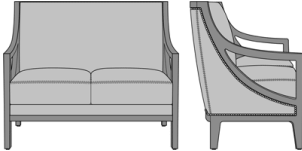

Eco-friendly

- LEED credits available for "Material + Resources" and "Indoor Environmental Air Quality"
- Made in North America
- CARB Compliant

Product Dimensions and Specs

Overall	49.5W 30D 38H
Seat	46.5W 20D 19H
Arm	25H
Wt.	100 lbs
Wt. Capacity	525 lbs

Product Statement of Line Images

Monreale Love Seat, without Piping, without Nail Head Detail
Moasdfadel: MNR211
49.5W 30D 38H
25AH

Monreale Love Seat, without Piping, with Nail Head Detail
Moasdfadel: MNR212
49.5W 29D 38H
25AH