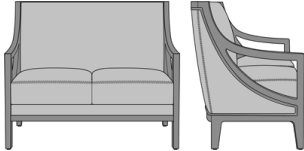

Eco-friendly

- LEED credits available for "Material + Resources" and "Indoor Environmental Air Quality"
- Made in North America
- CARB Compliant

Product Dimensions and Specs

Overall	49.5W 30D 38H
Seat	46.5W 20D 19H
Arm	25H
Wt.	100 lbs
Wt. Capacity	525 lbs

Product Statement of Line Images

Monreale Love Seat, without Piping, without Nail Head Detail
Moasdfadel: MNR211
49.5W 30D 38H
25AH

Monreale Love Seat, without Piping, with Nail Head Detail
Moasdfadel: MNR212
49.5W 29D 38H
25AH