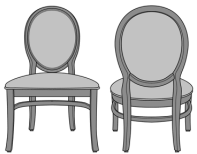

Model: 2054D - San Michelle Dining Chair

Specifications:	23.5W	26.5D	39H	20.5SW	19SD	19SH	25.5AH	27LBS	1.75YDS			
Fabric Grade:	7	8	9	10	11	12	13	14	15	16	COM	
List Price:	\$1227	\$1239	\$1265	\$1274	\$1288	\$1317	\$1344	\$1391	\$1421	\$1450	\$1172	
Options:	<ul style="list-style-type: none"> • CAL133 \$40/yard • Moisture Barrier \$30/yard • Multiple Fabrics \$118 											

Model: 2055D - San Michelle Side Chair, Armless

Specifications:	22W	26.5D	39H	22SW	19SD	19SH	26LBS	1.75YDS				
Fabric Grade:	7	8	9	10	11	12	13	14	15	16	COM	
List Price:	\$1222	\$1233	\$1259	\$1268	\$1282	\$1312	\$1338	\$1385	\$1415	\$1444	\$1166	
Options:	<ul style="list-style-type: none"> • CAL133 \$40/yard • Moisture Barrier \$30/yard • Multiple Fabrics \$117 											