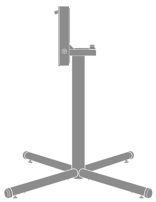

Model: TBL24WT - Table Base – Pedestal X Base, Small, Wheelchair Height, Tilt Top

Specifications: 20.5W 20.5D 30.5H 29LBS

List Price: \$1106

Model: TBL32WT - Table Base – Pedestal X Base, Medium, Wheelchair Height, Tilt Top

Specifications: 32W 32D 30.5H 31LBS

List Price: \$1133

Model: TBL40WT - Table Base – Pedestal X Base, Large, Wheelchair Height, Tilt Top

Specifications: 35.88W 35.88D 30.5H 32LBS

List Price: \$1243

Model: TBL24TILT - Table Base – Pedestal X Base, Small, Standard Height, Tilt Top

Specifications: 20.5W 20.5D 28.5H 28LBS

List Price: \$1079

Model: TBL32TILT - Table Base – Pedestal X Base, Medium, Standard Height, Tilt Top

Specifications: 32W 32D 28.5H 30LBS

List Price: \$1107

Model: TBL40TILT - Table Base – Pedestal X Base, Large, Standard Height, Tilt Top