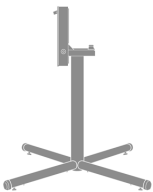

Model: TBL24WT - Table Base – Pedestal X Base, Small, Wheelchair Height, Tilt Top

Specifications: 20.5W 20.5D 30.5H 29LBS

List Price: \$1106

Model: TBL32WT - Table Base – Pedestal X Base, Medium, Wheelchair Height, Tilt Top

Specifications: 32W 32D 30.5H 31LBS

List Price: \$1133

Model: TBL40WT - Table Base – Pedestal X Base, Large, Wheelchair Height, Tilt Top

Specifications: 35.88W 35.88D 30.5H 32LBS

List Price: \$1243

Model: TBL24TILT - Table Base – Pedestal X Base, Small, Standard Height, Tilt Top

Specifications: 20.5W 20.5D 28.5H 28LBS

List Price: \$1079

Model: TBL32TILT - Table Base – Pedestal X Base, Medium, Standard Height, Tilt Top

Specifications: 32W 32D 28.5H 30LBS

List Price: \$1107

Model: TBL40TILT - Table Base – Pedestal X Base, Large, Standard Height, Tilt Top

Specifications: 35.88W 35.88D 28.5H 33LBS

List Price: \$1219