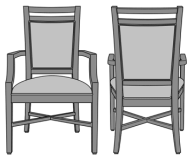

Model: LE122 - Levanzo Dining Chair, with Handgrip, with X Underframe

Specifications:	23W	24.25D	38.5H	20SW	19SD	19SH	25AH	30LBS	1.75YDS			
Fabric Grade:	7	8	9	10	11	12	13	14	15	16	COM	
List Price:	$1293	$1305	$1330	$1339	$1353	$1383	$1409	$1457	$1486	$1516	$1240	
Options:	• CAL133 $40/yard • Moisture Barrier $30/yard • Multiple Fabrics $124