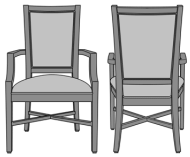

Model:	LE111 - Levanzo Dining Chair, without Handgrip, without X Underframe										
Specifications:	23W	24.25D	38.5H	20SW	19SD	19SH	25AH	25LBS	1.75YDS		
Fabric Grade:	7	8	9	10	11	12	13	14	15	16	COM
List Price:	\$1269	\$1281	\$1306	\$1315	\$1329	\$1359	\$1385	\$1433	\$1462	\$1492	\$1215
Options:	• CAL133 \$40/yard • Moisture Barrier \$30/yard • Multiple Fabrics \$122										

Model:	LE111IXX - Levanzo Dining Chair, without Handgrip, without X Underframe, with Double X Back Insert										
Specifications:	23W	24.25D	38.5H	20SW	19SD	19SH	25AH	27LBS	1.75YDS		
Fabric Grade:	7	8	9	10	11	12	13	14	15	16	COM
List Price:	\$1318	\$1330	\$1355	\$1364	\$1378	\$1408	\$1435	\$1482	\$1511	\$1541	\$1266
Options:	• CAL133 \$40/yard • Moisture Barrier \$30/yard • Multiple Fabrics \$127										

Model:	LE112 - Levanzo Dining Chair, without Handgrip, with X Underframe										
Specifications:	23W	24.25D	38.5H	20SW	19SD	19SH	25AH	28LBS	1.75YDS		
Fabric Grade:	7	8	9	10	11	12	13	14	15	16	COM
List Price:	\$1269	\$1281	\$1306	\$1315	\$1329	\$1359	\$1385	\$1433	\$1462	\$1492	\$1215
Options:	• CAL133 \$40/yard • Moisture Barrier \$30/yard • Multiple Fabrics \$122										