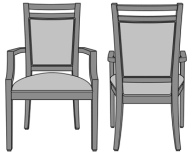

Model: LE121 - Levanzo Dining Chair, with Handgrip, without X Underframe

Specifications:	23W	24.25D	38.5H	20SW	19SD	19SH	25AH	25LBS	1.75YDS			
Fabric Grade:	7	8	9	10	11	12	13	14	15	16	COM	
List Price:	$1293	$1305	$1330	$1339	$1353	$1383	$1409	$1457	$1486	$1516	$1240	
Options:	• CAL133 $40/yard • Moisture Barrier $30/yard • Multiple Fabrics $124